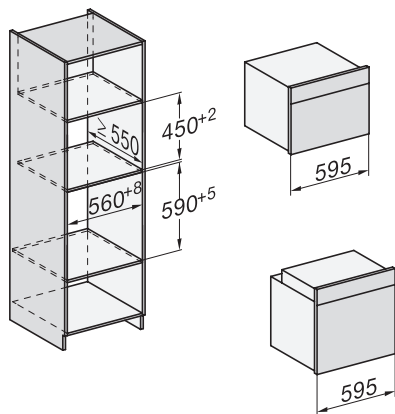

H226x-1B/BP/E/EP//IP, H2760B/BP, H28x0B/BP, H7x40BM/BMX, H7x6xB/BP/BPX, installation drawings