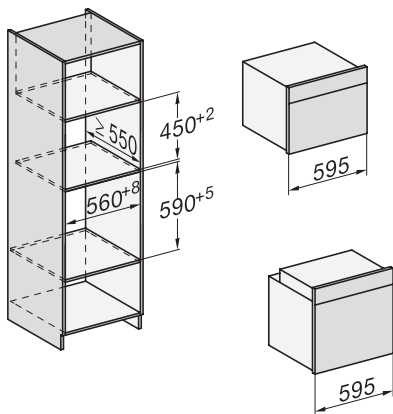

H226x-1B/BP/E/EP//IP, H2760B/BP, H28x0B/BP, H7x40BM/BMX, H7x6xB/BP/BPX, installation drawings