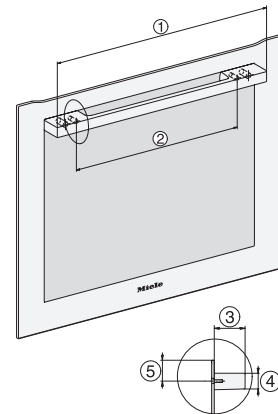

DG2740, DG7140, DGM7340, H2760B/BP, H7140BM, H7x64B/BP, H7x60B/BP installation drawings