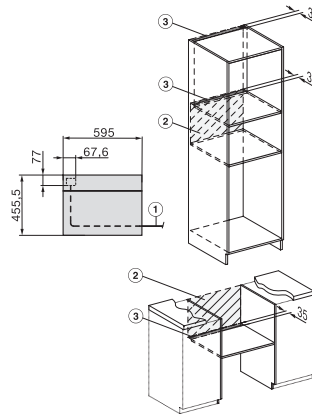

H 7240 BM

Kompaktná rúra na pečenie s mikrovlnkou

v perfektne kombinovateľnom dizajne s autom. programami a kombi. prevádzkou.

H7x40BM/BMX, installation drawings

H7x40BM/BMX, installation drawings, GB, AUS

H7x40BM/BMX, installation drawings

H7x4xBM, installation drawings

H7x40BM/BMX, installation drawings

DG2840, DG7x40, DGC7x4x, DG7x6x, DGC7x6x, DGD7635, DGM7x4x, DO7, H28B/BP, H7x4xB/BM/BP, H7x6xB/BP, installation drawing