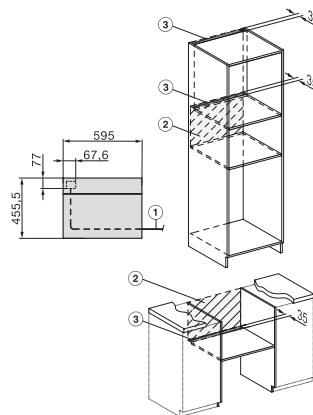

H 7440 BM

Kompaktná rúra na pečenie s mikrovlnkou

v perfektne kombinovateľnom dizajne s autom. programami a kombi. prevádzkou.

H7x40BM/BMX, installation drawings

H7x40BM/BMX, installation drawings, GB, AUS

H7x40BM/BMX, installation drawings

H7x4xBM, installation drawings

H7x40BM/BMX, installation drawings

DG2840, DG7x40, DGC7x4x, DG7x6x, DGC7x6x, DGD7635, DGM7x4x, DO7, H28B/BP, H7x4xB/BM/BP, H7x6xB/BP, installation drawing