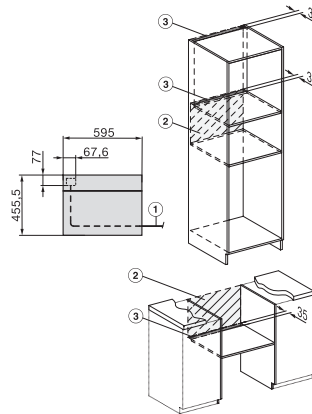

H 7440 BM

Kompaktná rúra na pečenie s mikrovlnkou

v perfektne kombinovateľnom dizajne s autom. programami a kombi. prevádzkou.

H7x40BM/BMX, installation drawings

H7x40BM/BMX, installation drawings, GB, AUS

H7x40BM/BMX, installation drawings

H7x4xBM, installation drawings

H7x40BM/BMX, installation drawings

DG2840, DG7x40, DGC7x4x, DG7x6x, DGC7x6x, DGD7635, DGM7x4x, DO7, H28B/BP, H7x4xB/BM/BP, H7x6xB/BP, installation drawing