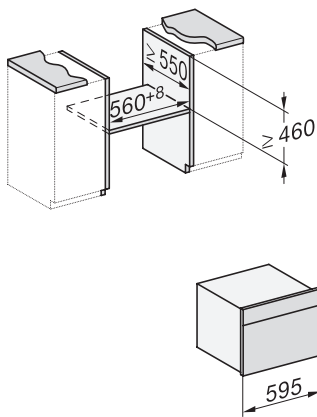

H7x4x4BM, installation drawings