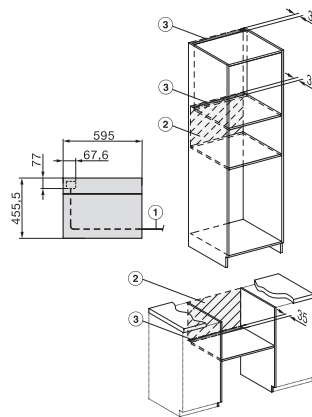

## H 7440 BM

Kompaktná rúra na pečenie s mikrovlnkou

v perfektne kombinovateľnom dizajne s autom. programami a kombi. prevádzkou.

H7x40BM/BMX, installation drawings

H7x40BM/BMX, installation drawings, GB, AUS

H7x40BM/BMX, installation drawings

H7x4x4BM, installation drawings

H7x40BM/BMX, installation drawings

DG2840, DG7x40, DGC7x4x, DG7x6x, DGC7x6x, DGD7635, DGM7x4x, DO7, H28B/BP, H7x4xB/BM/BP, H7x6xB/BP, installation drawing