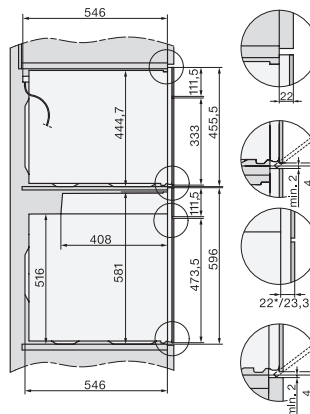

## H 7440 BMX

Kompaktná rúra na pečenie bez rukoväti

v perfektne kombinovateľnom dizajne s autom. programami a kombi. prevádzkou.

H7x40BM/BMX, installation drawings

H7x40BM/BMX, installation drawings, GB, AUS

H7x40BM/BMX, installation drawings

H7x4xBM, installation drawings

H7x40BM/BMX, installation drawings

H226x-1B/BP/E/EP/I/IP, H2760B/BP, H28x0B/BP, H7x40BM/BMX, H7x6xB/BP/BPX, installation drawings

H7x40BM/BMX, installation drawings

H2xxx-1 B/BP/E/I/IP, H7xxx B/BP/BM/BMX, installation drawings

H2xxx-1 B/BP/E/I/IP, H7xxx B/BP/BM/BMX, installation drawings