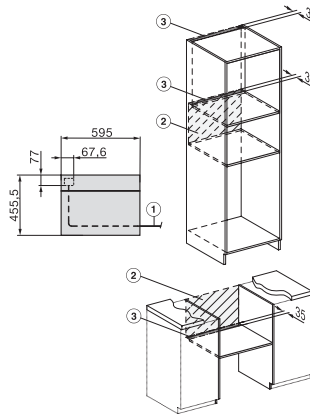

## H 7440 BMX

Kompaktná rúra na pečenie bez rukoväti

v perfektne kombinovateľnom dizajne s autom. programami a kombi. prevádzkou.

H7x40BM/BMX, installation drawings

H7x40BM/BMX, installation drawings, GB, AUS

H7x40BM/BMX, installation drawings

H7x4xBM, installation drawings

H7x40BM/BMX, installation drawings

H226x-1B/BP/E/EP/I/IP, H2760B/BP, H28x0B/BP, H7x40BM/BMX, H7x6xB/BP/BPX, installation drawings

H7x40BM/BMX, installation drawings