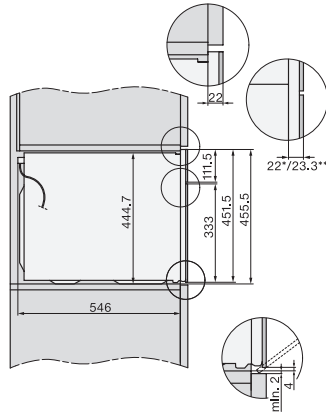

## H 7440 BMX

Kompaktná rúra na pečenie bez rukoväti

v perfektne kombinovateľnom dizajne s autom. programami a kombi. prevádzkou.

H7x40BM/BMX, installation drawings

H7x40BM/BMX, installation drawings, GB, AUS

H7x40BM/BMX, installation drawings

H7x4xBM, installation drawings

H7x40BM/BMX, installation drawings

H226x-1B/BP/E/EP/I/IP, H2760B/BP, H28x0B/BP, H7x40BM/BMX, H7x6xB/BP/BPX, installation drawings

H7x40BM/BMX, installation drawings