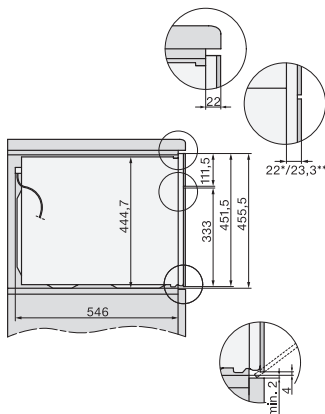

## H 7440 BMX

Kompaktná rúra na pečenie bez rukoväti

v perfektne kombinovateľnom dizajne s autom. programami a kombi. prevádzkou.

H7x40BM/BMX, installation drawings

H7x40BM/BMX, installation drawings, GB, AUS

H7x40BM/BMX, installation drawings

H7x4xBM, installation drawings

H7x40BM/BMX, installation drawings

H226x-1B/BP/E/EP/I/IP, H2760B/BP, H28x0B/BP, H7x40BM/BMX, H7x6xB/BP/BPX, installation drawings

H7x40BM/BMX, installation drawings

H2xxx-1 B/BP/E/I/IP, H7xxx B/BP/BM/BMX, installation drawings

H2xxx-1 B/BP/E/I/IP, H7xxx B/BP/BM/BMX, installation drawings