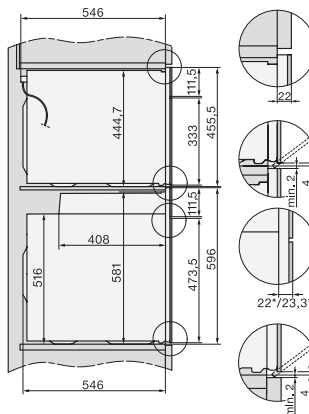

H 7440 BMX

Rúra na pečenie s mikrovlnkou, bez rukoväti

v perfektne kombinovateľnom dizajne s autom. programami a kombi. prevádzkou.

H7x40BM/BMX, installation drawings

H7x40BM/BMX, installation drawings, GB, AUS

H7x40BM/BMX, installation drawings

H7x4xBM, installation drawings

H7x40BM/BMX, installation drawings

H226x-1B/BP/E/EP/IP, H2760B/BP, H28x0B/BP, H7x40BM/BMX, H7x6xB/BP/BPX, installation drawings

H7x40BM/BMX, installation drawings

H2xxx-1 B/BP/E/IP, H7xxx B/BP/BM/BMX, installation drawings

H2xxx-1 B/BP/E/IP, H7xxx B/BP/BM/BMX, installation drawings