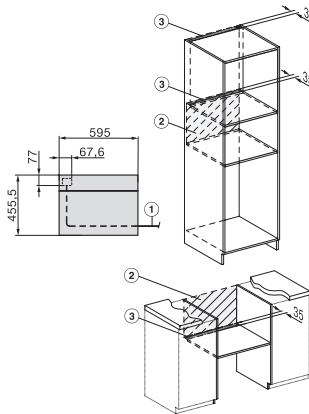

H 7440 BMX

Rúra na pečenie s mikrovlnkou, bez rukoväti

v perfektne kombinovateľnom dizajne s autom. programami a kombi. prevádzkou.

H7x40BM/BMX, installation drawings

H7x40BM/BMX, installation drawings, GB, AUS

H7x40BM/BMX, installation drawings

H7x4xBM, installation drawings

H7x40BM/BMX, installation drawings

H226x-1B/BP/E/EP/IP, H2760B/BP, H28x0B/BP, H7x40BM/BMX, H7x6xB/BP/BPX, installation drawings

H7x40BM/BMX, installation drawings