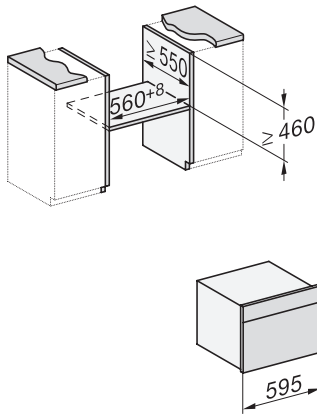

H 7440 BMX

Rúra na pečenie s mikrovlnkou, bez rukoväti

v perfektne kombinovateľnom dizajne s autom. programami a kombi. prevádzkou.

H7x40BM/BMX, installation drawings

H7x40BM/BMX, installation drawings, GB, AUS

H7x40BM/BMX, installation drawings

H7x4xBM, installation drawings

H7x40BM/BMX, installation drawings

H226x-1B/BP/E/EP/IP, H2760B/BP, H28x0B/BP, H7x40BM/BMX, H7x6xB/BP/BPX, installation drawings

H7x40BM/BMX, installation drawings