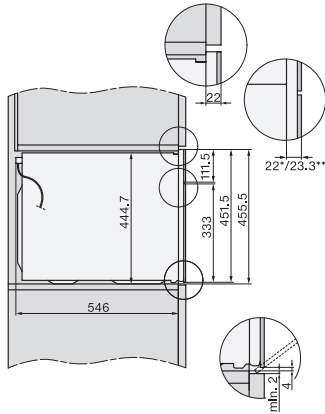

H 7440 BMX

Rúra na pečenie s mikrovlnkou, bez rukoväti

v perfektne kombinovateľnom dizajne s autom. programami a kombi. prevádzkou.

H7x40BM/BMX, installation drawings

H7x40BM/BMX, installation drawings, GB, AUS

H7x40BM/BMX, installation drawings

H7x4xBM, installation drawings

H7x40BM/BMX, installation drawings

H226x-1B/BP/E/EP/IP, H2760B/BP, H28x0B/BP, H7x40BM/BMX, H7x6xB/BP/BPX, installation drawings

H7x40BM/BMX, installation drawings