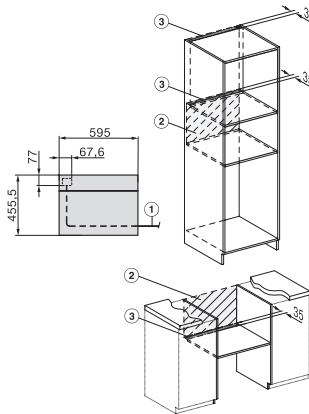

## H 7440 BMX

Rúra na pečenie s mikrovlnkou, bez rukoväti

v perfektne kombinovateľnom dizajne s autom. programami a kombi. prevádzkou.

H7x40BM/BMX, installation drawings

H7x40BM/BMX, installation drawings, GB, AUS

H7x40BM/BMX, installation drawings

H7x4xBM, installation drawings

H7x40BM/BMX, installation drawings

H226x-1B/BP/E/EP/IP, H2760B/BP, H28x0B/BP, H7x40BM/BMX, H7x6xB/BP/BPX, installation drawings

H7x40BM/BMX, installation drawings