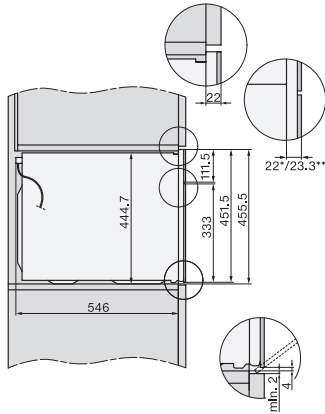

## H 7440 BMX

Rúra na pečenie s mikrovlnkou, bez rukoväti

v perfektne kombinovateľnom dizajne s autom. programami a kombi. prevádzkou.

H7x40BM/BMX, installation drawings

H7x40BM/BMX, installation drawings, GB, AUS

H7x40BM/BMX, installation drawings

H7x4xBM, installation drawings

H7x40BM/BMX, installation drawings

H226x-1B/BP/E/EP/IP, H2760B/BP, H28x0B/BP, H7x40BM/BMX, H7x6xB/BP/BPX, installation drawings

H7x40BM/BMX, installation drawings