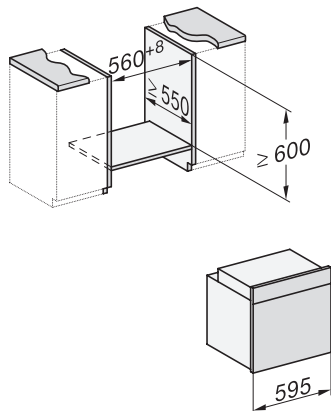

H226x-1B/BP/E/EP/IP, H2x6xB/BP, H7x6xB/BP/BPX, installation drawings