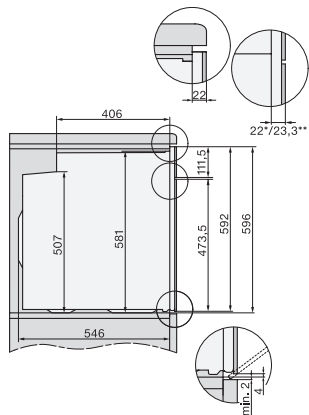

H 7464 BPX

Rúra na pečenie bez rukoväti

v perfektne kombinovateľnom dizajne s pokrmovým teplomerom a LED osvetlením.

H226x-1B/BP/E/EP/IP, H2760B/BP, H28x0B/BP, H7x6xB/BP/BPX installation drawings

H2760B/BP, H28x0B/BP, H7x6xB/BP/BPX, DGC7351, DGC7151, installation drawings

H226x-1B/BP/E/EP/IP, H2760B/BP, H28x0B/BP, H7x6xB/BP/BPX, installation drawings

H226x-1B/BP/E/EP/IP, H2x6xB/BP, H7x6xB/BP/BPX, installation drawings

H226x-1B/BP/E/EP/IP, H2760B/BP, H28x0B/BP, H7x40BM/BMX, H7x6xB/BP/BPX, installation drawings

H2760B/BP, H28x0B/BP, H7x6xB/BP/BPX, installation drawings

H2xxx-1 B/BP/E/IP, H7xxx B/BP/BM/BMX, installation drawings

H2xxx-1 B/BP/E/IP, H7xxx B/BP/BM/BMX, installation drawings