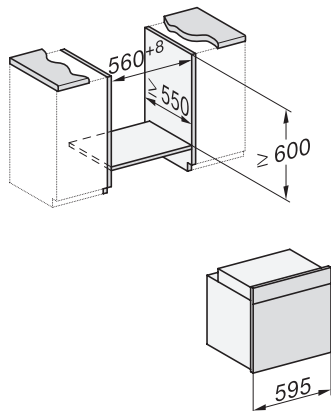

H 7464 BPX

Rúra na pečenie bez rukoväti

v perfektne kombinovateľnom dizajne s pokrmovým teplomerom a LED osvetlením.

H226x-1B/BP/E/EP/IP, H2760B/BP, H28x0B/BP, H7x6xB/BP/BPX installation drawings

H2760B/BP, H28x0B/BP, H7x6xB/BP/BPX, DGC7351, DGC7151, installation drawings

H226x-1B/BP/E/EP/IP, H2760B/BP, H28x0B/BP, H7x6xB/BP/BPX, installation drawings

H226x-1B/BP/E/EP/IP, H2x6xB/BP, H7x6xB/BP/BPX, installation drawings

H226x-1B/BP/E/EP/IP, H2760B/BP, H28x0B/BP, H7x40BM/BMX, H7x6xB/BP/BPX, installation drawings