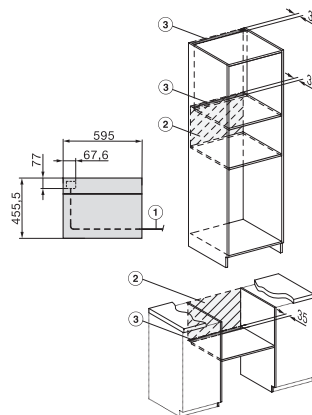

## H 7840 BM

Kompaktná rúra na pečenie s mikrovlnkou

v perfektne kombinovateľnom dizajne s autom. programami a pokrmovým teplomerom.

H7x40BM/BMX, installation drawings

H7x40BM/BMX, installation drawings, GB, AUS

H7x40BM/BMX, installation drawings

H7x4x8BM, installation drawings

H7x40BM/BMX, installation drawings

DG7x40, DGC7x4x, DGC7x6x, DG7635, DGM7x4x, DO7, H2860B/BP, H7240BM, H7x40BM, H7x4x8/BP, H7x6x8/BP, installation drawings