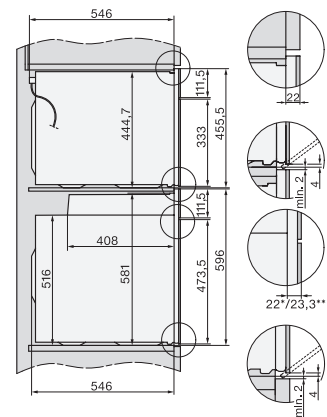

H7x40BM/BMX, installation drawings

H7x4x8BM, installation drawings

H7x40BM/BMX, installation drawings

DG7x40, DGC7x4x, DGC7x6x, DG7635, DGM7x4x, DO7, H2860B/BP, H7240BM, H7x40BM, H7x4x8/BP, H7x6x8/BP, installation drawings

H226x-1B/BP/E/EP/I/P, H2760B/BP, H28x0B/BP, H7x40BM/BMX, H7x6x8/BP/BPX, installation drawings

H7x40BM/BMX, installation drawings

H2xxx-1 B/BP/E/I/P, H7xxx B/BP/BM/BMX, installation drawings

H 7840 BM

Kompaktná rúra na pečenie s mikrovlnkou