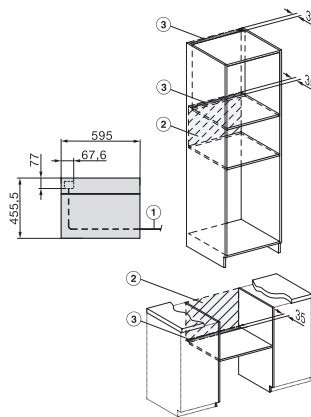

H 7840 BM

Kompaktná rúra na pečenie s mikrovlnkou

v perfektne kombinovateľnom dizajne s autom. programami a pokrmovým teplomerom.

H7x40BM/BMX, installation drawings

H7x40BM/BMX, installation drawings, GB, AUS

H7x40BM/BMX, installation drawings

H7x4x8BM, installation drawings

H7x40BM/BMX, installation drawings

DG7x40, DGC7x4x, DGC7x6x, DG7635, DGM7x4x, DO7, H2860B/BP, H7240BM, H7x40BM, H7x4x8/BP, H7x6x8/BP, installation drawings