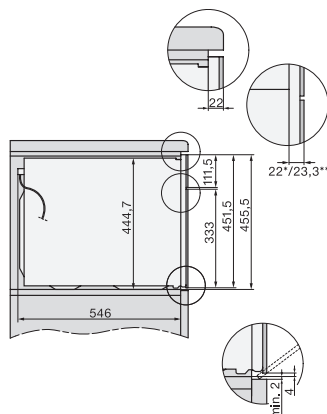

H7x40BM/BMX, installation drawings

H7x4x8BM, installation drawings

H7x40BM/BMX, installation drawings

DG7x40, DGC7x4x, DGC7x6x, DG7635, DGM7x4x, DO7, H2860B/BP, H7240BM, H7x40BM, H7x4x8/BP, H7x6x8/BP, installation drawings

H226x-1B/BP/E/EP/I/P, H2760B/BP, H28x0B/BP, H7x40BM/BMX, H7x6x8/BP/BPX, installation drawings

H7x40BM/BMX, installation drawings

H2xxx-1 B/BP/E/I/P, H7xxx B/BP/BM/BMX, installation drawings

H 7840 BM

Kompaktná rúra na pečenie s mikrovlnkou