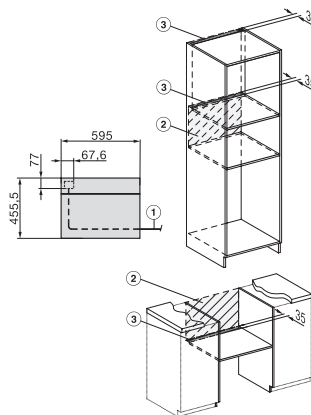

H 7840 BM

Kompaktná rúra na pečenie s mikrovlnkou

v perfektne kombinovateľnom dizajne s autom. programami a pokrmovým teplomerom.

H7x40BM/BMX, installation drawings

H7x40BM/BMX, installation drawings, GB, AUS

H7x40BM/BMX, installation drawings

H7x4x8BM, installation drawings

H7x40BM/BMX, installation drawings

DG7x40, DGC7x4x, DGC7x6x, DG7635, DGM7x4x, DO7, H2860B/BP, H7240BM, H7x40BM, H7x4x8/BP, H7x6x8/BP, installation drawings