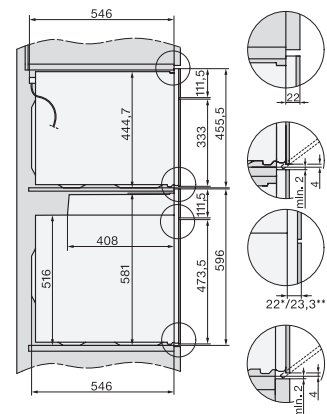

H7x40BM/BMX, installation drawings

H7x4x8BM, installation drawings

H7x40BM/BMX, installation drawings

DG7x40, DGC7x4x, DGC7x6x, DG7635, DGM7x4x, DO7, H2860B/BP, H7240BM, H7x40BM, H7x4x8/BP, H7x6x8/BP, installation drawings

H226x-1B/BP/E/EP/I/P, H2760B/BP, H28x0B/BP, H7x40BM/BMX, H7x6x8/BP/BPX, installation drawings

H7x40BM/BMX, installation drawings

H2xxx-1 B/BP/E/I/P, H7xxx B/BP/BM/BMX, installation drawings

H 7840 BM

Kompaktná rúra na pečenie s mikrovlnkou