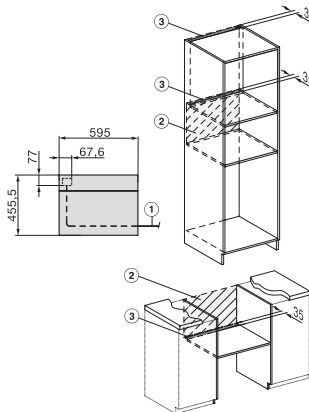

H 7840 BM

Kompaktná rúra na pečenie s mikrovlnkou

v perfektne kombinovateľnom dizajne s autom. programami a pokrmmovým teplomerom.

H7x40BM/BMX, installation drawings

H7x40BM/BMX, installation drawings, GB, AUS

H7x40BM/BMX, installation drawings

H7x4x8BM, installation drawings

H7x40BM/BMX, installation drawings

DG2840, DG7x40, DGC7x4x, DG7x6x, DGC7x6x, DGD7635, DGM7x4x, DO7, H28B/BP, H7x4xB/BM/BP, H7x6xB/BP, installation drawing