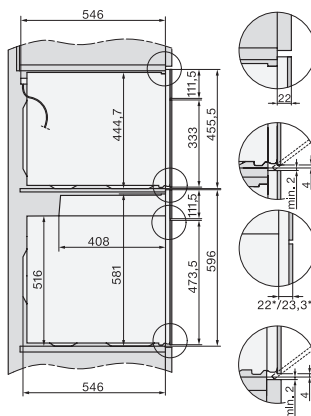

H 7840 BMX

Rúra na pečenie s mikrovlnkou, bez rukoväti

v perfektne kombinovateľnom dizajne s autom. programami a pokrmovým teplomerom.

H7x40BM/BMX, installation drawings

H7x40BM/BMX, installation drawings, GB, AUS

H7x40BM/BMX, installation drawings

H7x4xBM, installation drawings

H7x40BM/BMX, installation drawings

H226x-1B/BP/E/EP/I/IP, H2760B/BP, H28x0B/BP, H7x40BM/BMX, H7x6xB/BP/BPX, installation drawings

H7x40BM/BMX, installation drawings

H2xxx-1 B/BP/E/I/IP, H7xxx B/BP/BM/BMX, installation drawings

H2xxx-1 B/BP/E/I/IP, H7xxx B/BP/BM/BMX, installation drawings