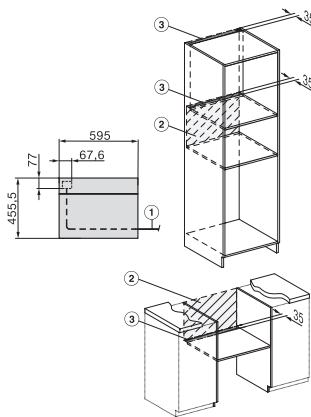

H 7840 BMX

Rúra na pečenie s mikrovlnkou, bez rukoväti

v perfektne kombinovateľnom dizajne s autom. programami a pokrmovým teplomerom.

H7x40BM/BMX, installation drawings

H7x40BM/BMX, installation drawings, GB, AUS

H7x40BM/BMX, installation drawings

H7x4xBM, installation drawings

H7x40BM/BMX, installation drawings

H226x-1B/BP/E/EP/I/IP, H2760B/BP, H28x0B/BP, H7x40BM/BMX, H7x6xB/BP/BPX, installation drawings

H7x40BM/BMX, installation drawings