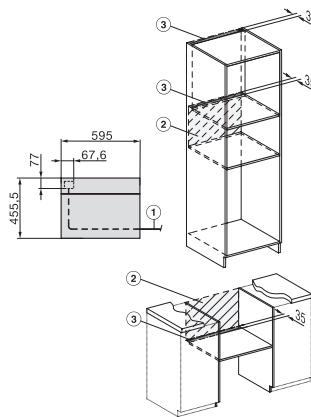

## H 7840 BMX

Rúra na pečenie s mikrovlnkou, bez rukoväti

v perfektne kombinovateľnom dizajne s autom. programami a pokrmmovým teplomerom.

H7x40BM/BMX, installation drawings

H7x40BM/BMX, installation drawings, GB, AUS

H7x40BM/BMX, installation drawings

H7x4xBM, installation drawings

H7x40BM/BMX, installation drawings

H226x-1B/BP/E/EP/I/IP, H2760B/BP, H28x0B/BP, H7x40BM/BMX, H7x6xB/BP/BPX, installation drawings

H7x40BM/BMX, installation drawings