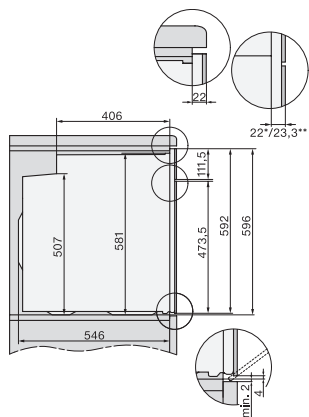

H 7860 BPX

Rúra na pečenie bez rukoväti

v perfektne kombinovateľnom dizajne s pokrmovým teplomerom a BrillantLight.

H226x-1B/BP/E/EP/IP, H2760B/BP, H28x0B/BP, H7x6xB/BP/BPX installation drawings

H2760B/BP, H28x0B/BP, H7x6xB/BP/BPX, DGC7351, DGC7151, installation drawings

H226x-1B/BP/E/EP/IP, H2760B/BP, H28x0B/BP, H7x6xB/BP/BPX, installation drawings

H226x-1B/BP/E/EP/IP, H2x6xB/BP, H7x6xB/BP/BPX, installation drawings

H226x-1B/BP/E/EP/IP, H2760B/BP, H28x0B/BP, H7x40BM/BMX, H7x6xB/BP/BPX, installation drawings

H2760B/BP, H28x0B/BP, H7x6xB/BP/BPX, installation drawings

H2xxx-1 B/BP/E/IP, H7xxx B/BP/BM/BMX, installation drawings

H2xxx-1 B/BP/E/IP, H7xxx B/BP/BM/BMX, installation drawings