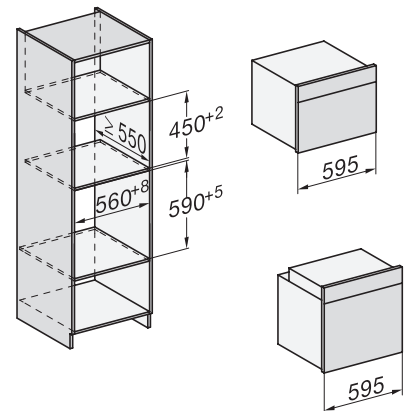

H226x-1B/BP/E/EP/IP, H2760B/BP, H28x0B/BP, H7x40BM/BMX, H7x6xB/BP/BPX, installation drawings