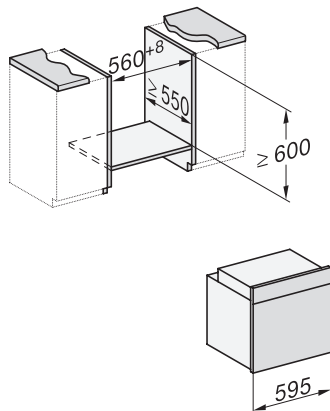

H 7860 BPX

Rúra na pečenie bez rukoväti

v perfektne kombinovateľnom dizajne s pokrmovým teplomerom a BrillantLight.

H226x-1B/BP/E/EP/IP, H2760B/BP, H28x0B/BP, H7x6xB/BP/BPX installation drawings

H2760B/BP, H28x0B/BP, H7x6xB/BP/BPX, DGC7351, DGC7151, installation drawings

H226x-1B/BP/E/EP/IP, H2760B/BP, H28x0B/BP, H7x6xB/BP/BPX, installation drawings

H226x-1B/BP/E/EP/IP, H2x6xB/BP, H7x6xB/BP/BPX, installation drawings

H226x-1B/BP/E/EP/IP, H2760B/BP, H28x0B/BP, H7x40BM/BMX, H7x6xB/BP/BPX, installation drawings