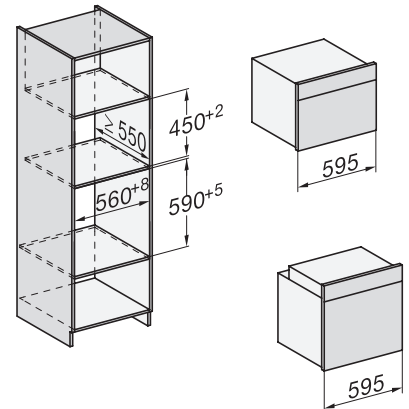

H226x-1B/BP/E/EP/IP, H2760B/BP, H28x0B/BP, H7x40BM/BMX, H7x6xB/BP/BPX, installation drawings