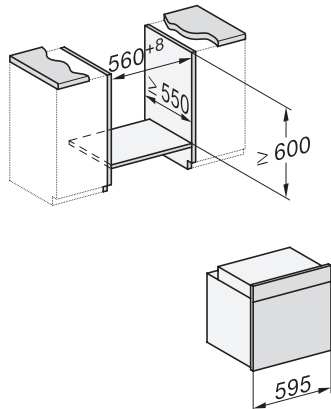

## H 7860 BPX

Rúra na pečenie bez rukoväti

v perfektne kombinovateľnom dizajne s pokrmovým teplomerom a BrillantLight.

H226x-1B/BP/E/EP/IP, H2760B/BP, H28x0B/BP, H7x6xB/BP/BPX installation drawings

H2760B/BP, H28x0B/BP, H7x6xB/BP/BPX, DGC7351, DGC7151, installation drawings

H226x-1B/BP/E/EP/IP, H2760B/BP, H28x0B/BP, H7x6xB/BP/BPX, installation drawings

H226x-1B/BP/E/EP/IP, H2x6xB/BP, H7x6xB/BP/BPX, installation drawings

H2x6x-1B/BP/E/EP/IP, H2850BP, H7x6xB/BP/BPX, H2x6xB, installation drawings