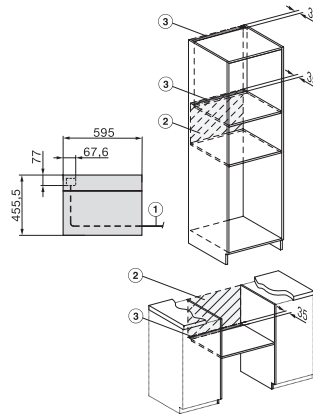

H 7145 BM

Kompaktná rúra na pečenie s mikrovlnkou
v elegantnom, čiernom dizajne s automatic. programami a kombi. prev. spôsobmi.

H7x40BM/BMX, installation drawings

H7x40BM/BMX, installation drawings, GB, AUS

H7x40BM/BMX, installation drawings

H7x4xBM, installation drawings

H7x40BM/BMX, installation drawings

H7x40BM/BMX, installation drawings, GB, AUS

H7x40BM/BMX, installation drawings

H7x40BM/BMX, installation drawings, GB, AUS