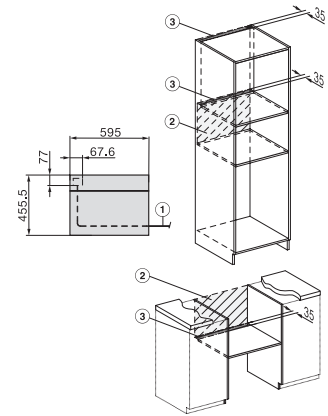

H 7145 BM

Kompaktná rúra na pečenie s mikrovlnkou
v elegantnom, čiernom dizajne s automatic. programami a kombi. prev. spôsobmi.

H7x40BM/BMX, installation drawings

H7x40BM/BMX, installation drawings, GB, AUS

H7x40BM/BMX, installation drawings

H7x4xBM, installation drawings

H7x40BM/BMX, installation drawings

H7x40BM/BMX, installation drawings, GB, AUS

H7x40BM/BMX, installation drawings

H7x40BM/BMX, installation drawings, GB, AUS