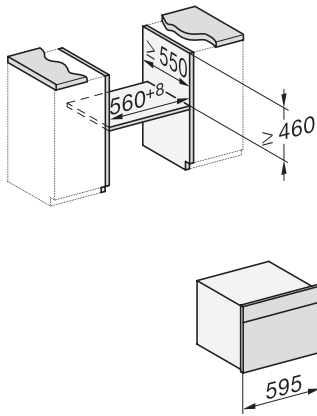

H 7145 BM

Kompaktná rúra na pečenie s mikrovlnkou
v elegantnom, čiernom dizajne s automatic. programami a kombi. prev. spôsobmi.

H7x40BM/BMX, installation drawings

H7x40BM/BMX, installation drawings, GB, AUS

H7x40BM/BMX, installation drawings

H7x4xBM, installation drawings

H7x40BM/BMX, installation drawings

H7x40BM/BMX, installation drawings, GB, AUS

H7x40BM/BMX, installation drawings

H7x40BM/BMX, installation drawings, GB, AUS