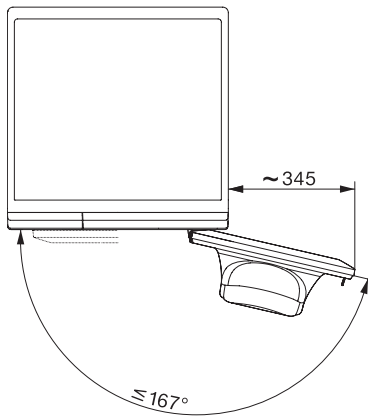

WEA035 WCS Active

Práčka s predným plnením W1:

Pre 1–7 kg bielizne s osvedčenou kvalitou Miele za atraktívnu cenu.

W1 installation drawing, slanted facia, straight facia, measures in mm

W1 drawing, slanted facia, straight facia, measures in mm

W1 drawing, slanted facia, straight facia, measures in mm

W1 drawing, slanted facia, straight facia, measures in mm