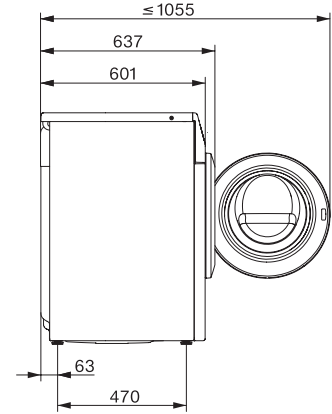

WTR870WPM PWash&TDos 8/5kg

Práčka so sušičkou WT1:

S TwinDos a QuickPower – celkom rýchle dosiahnutie čistoty stlačením tlačidla.

WT1 8/5 kg, installation drawing, slanted facia, straight facia, measures in mm

WT1 8/5 kg, drawing, slanted facia, straight facia, measures in mm

WT1 8/5 kg, drawing, slanted facia, straight facia, measures in mm

WT1 8/5 kg, drawing, slanted facia, straight facia, measures in mm