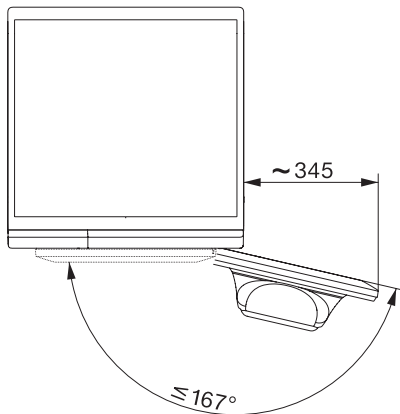

WTR870WPM PWash&TDos 8/5kg

Práčka so sušičkou WT1:

S TwinDos a QuickPower – celkom rýchle dosiahnutie čistoty stlačením tlačidla.

WT1 8/5 kg, installation drawing, slanted facia, straight facia, measures in mm

WT1 8/5 kg, drawing, slanted facia, straight facia, measures in mm

WT1 8/5 kg, drawing, slanted facia, straight facia, measures in mm

WT1 8/5 kg, drawing, slanted facia, straight facia, measures in mm