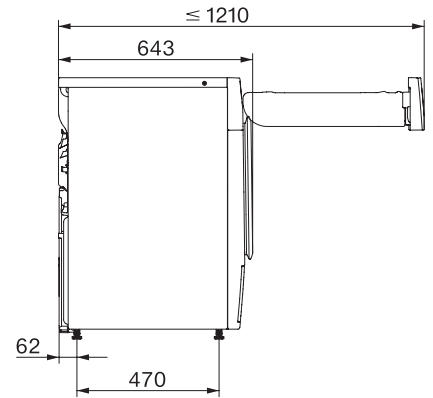

TWR780WP Eco&Steam&9kg

Sušička s tepelným čerpadlom T1:

So SteamFinish, SilenceDrum a M Touch pre najnáročnejšie požiadavky.

T1 installation drawing, facia 5 degree, measures in mm

T1 drawing, facia 5 degree, measures in mm

T1 drawing, facia 5 degree, with porthole, measures in mm

T1 drawing, facia 5 degree, measures in mm