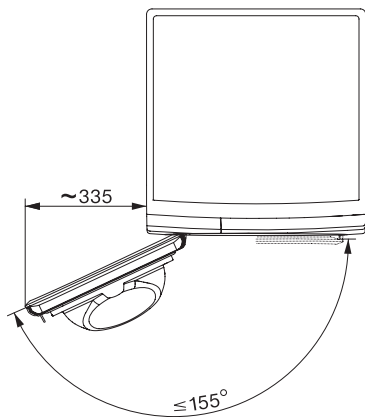

TWR780WP Eco&Steam&9kg

Sušička s tepelným čerpadlom T1:

So SteamFinish, SilenceDrum a M Touch pre najnáročnejšie požiadavky.

T1 installation drawing, facia 5 degree, measures in mm

T1 drawing, facia 5 degree, measures in mm

T1 drawing, facia 5 degree, with porthole, measures in mm

T1 drawing, facia 5 degree, measures in mm