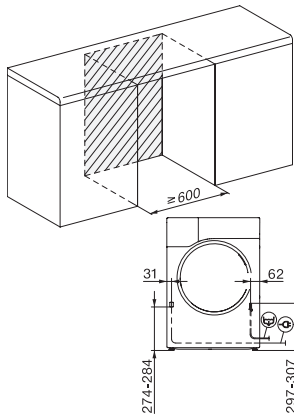

TWR780WP Eco&Steam&9kg

Sušička s tepelným čerpadlom T1:

So SteamFinish, SilenceDrum a M Touch pre najnáročnejšie požiadavky.

T1 installation drawing, facia 5 degree, measures in mm

T1 drawing, facia 5 degree, measures in mm

T1 drawing, facia 5 degree, with porthole, measures in mm

T1 drawing, facia 5 degree, measures in mm