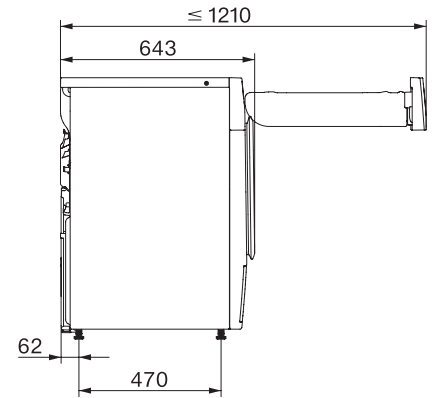

TWL780WP EcoSpeed&Steam&9kg
Sušička s tepelným čerpadlom T1:
So SteamFinish, DryCare 40 a SilenceDrum pre šetrné sušenie.

T1 installation drawing, facia 5 degree, measures in mm

T1 drawing, facia 5 degree, measures in mm

T1 drawing, facia 5 degree, with porthole, measures in mm

T1 drawing, facia 5 degree, measures in mm