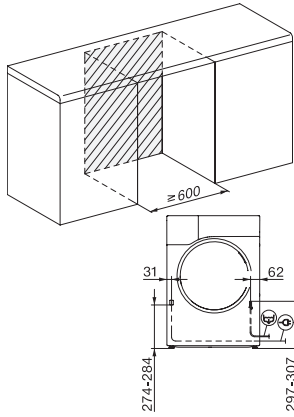

TWL780WP EcoSpeed&Steam&9kg
Sušička s tepelným čerpadlom T1:
So SteamFinish, DryCare 40 a SilenceDrum pre šetrné sušenie.

T1 installation drawing, facia 5 degree, measures in mm

T1 drawing, facia 5 degree, measures in mm

T1 drawing, facia 5 degree, with porthole, measures in mm

T1 drawing, facia 5 degree, measures in mm