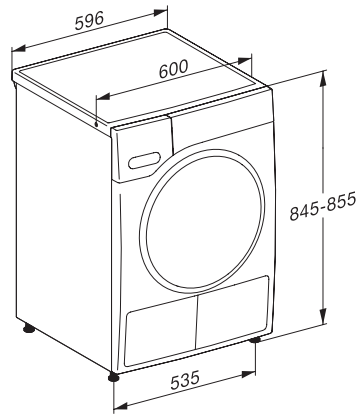

TWL780WP EcoSpeed&Steam&9kg
Sušička s tepelným čerpadlom T1:
So SteamFinish, DryCare 40 a SilenceDrum pre šetrné sušenie.

T1 installation drawing, facia 5 degree, measures in mm

T1 drawing, facia 5 degree, measures in mm

T1 drawing, facia 5 degree, with porthole, measures in mm

T1 drawing, facia 5 degree, measures in mm