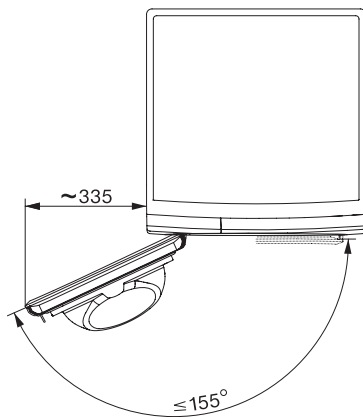

TWL780WP EcoSpeed&Steam&9kg
Sušička s tepelným čerpadlom T1:
So SteamFinish, DryCare 40 a SilenceDrum pre šetrné sušenie.

T1 installation drawing, facia 5 degree, measures in mm

T1 drawing, facia 5 degree, measures in mm

T1 drawing, facia 5 degree, with porthole, measures in mm

T1 drawing, facia 5 degree, measures in mm