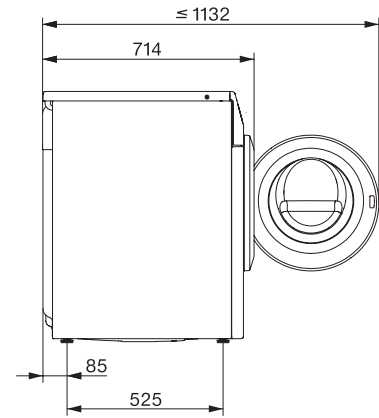

WTW870WPM PWash&TDos 9/6kg

Práčka so sušičkou WT1:

Rýchly a pohodlný všestranný prostriedok pre veľké pranie.

WT1 9/6 kg, installation drawing, slanted facia, straight facia, measures in mm

WT1 9/6 kg, drawing, slanted facia, straight facia, measures in mm

WT1 9/6 kg, drawing, slanted facia, straight facia, measures in mm

WT1 9/6 kg, drawing, slanted facia, straight facia, measures in mm