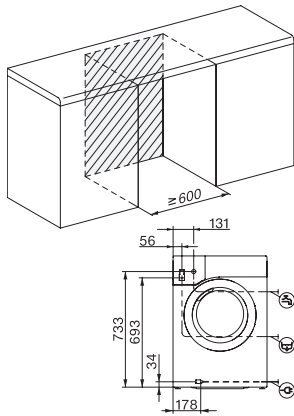

WTW870WPM PWash&TDos 9/6kg

Práčka so sušičkou WT1:

Rýchly a pohodlný všestranný prostriedok pre veľké pranie.

WT1 9/6 kg, installation drawing, slanted facia, straight facia, measures in mm

WT1 9/6 kg, drawing, slanted facia, straight facia, measures in mm

WT1 9/6 kg, drawing, slanted facia, straight facia, measures in mm

WT1 9/6 kg, drawing, slanted facia, straight facia, measures in mm