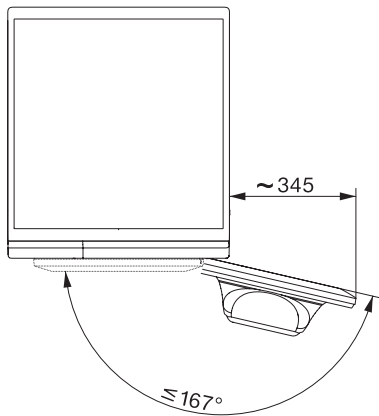

WTW870WPM PWash&TDos 9/6kg

Práčka so sušičkou WT1:

Rýchly a pohodlný všestranný prostriedok pre veľké pranie.

WT1 9/6 kg, installation drawing, slanted facia, straight facia, measures in mm

WT1 9/6 kg, drawing, slanted facia, straight facia, measures in mm

WT1 9/6 kg, drawing, slanted facia, straight facia, measures in mm

WT1 9/6 kg, drawing, slanted facia, straight facia, measures in mm