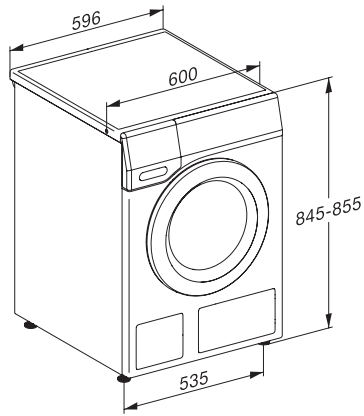

WTW870WPM PWash&TDos 9/6kg

Práčka so sušičkou WT1:

Rýchly a pohodlný všestranný prostriedok pre veľké pranie.

WT1 9/6 kg, installation drawing, slanted facia, straight facia, measures in mm

WT1 9/6 kg, drawing, slanted facia, straight facia, measures in mm