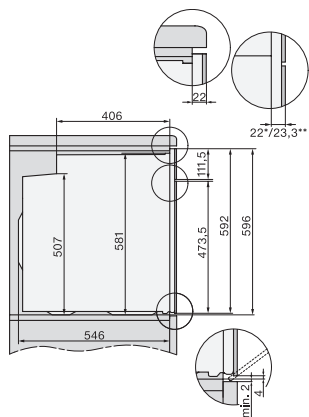

## H 7860 BPX

Rúra na pečenie bez rukoväti

v perfektne kombinovateľnom dizajne s pokrmovým teplomerom a BrillantLight.

H226x-1B/BP/E/EP/IP, H2760B/BP, H28x0B/BP, H7x6xB/BP/BPX installation drawings

H2760B/BP, H28x0B/BP, H7x6xB/BP/BPX, DGC7351, DGC7151, installation drawings

H226x-1B/BP/E/EP/IP, H2760B/BP, H28x0B/BP, H7x6xB/BP/BPX, installation drawings

H226x-1B/BP/E/EP/IP, H2x6xB/BP, H7x6xB/BP/BPX, installation drawings

H226x-1B/BP/E/EP/IP, H2760B/BP, H28x0B/BP, H7x40BM/BMX, H7x6xB/BP/BPX, installation drawings