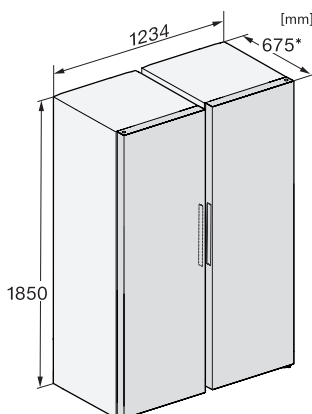

KS4383ED, KS4887DD, FNS4382E, FNS4882D, installation sketch, Side-by-Side (*footnote) (installation drawings)