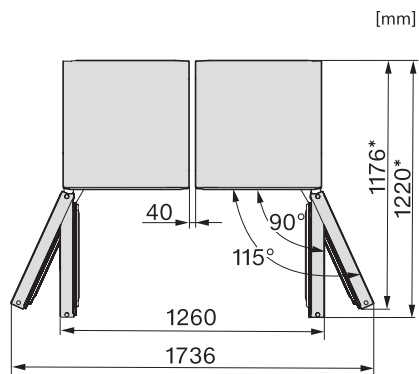

KS4383ED, KS4887DD, FNS4382E, FNS4882D, top view, Side-by-Side (*footnote) (installation drawings)