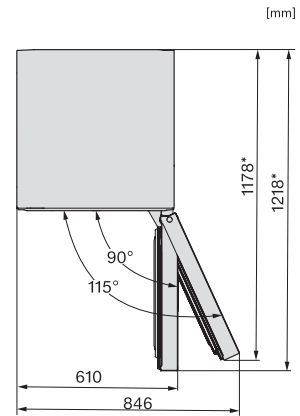

KFN4375DD, KFN4395DD, KFN4393FD, KFN4393D, KFN4377DD, KS4383ED, K4373ED, FN4312E, top view (footnote*)