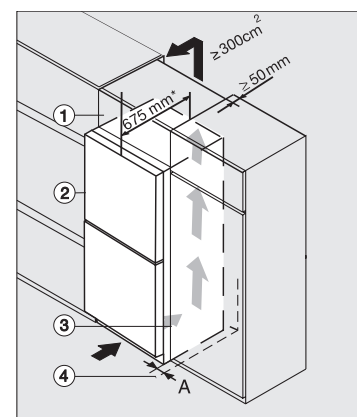

Integrating freestanding refrigeration appliance in a run of kitchen units, edt/cs, ws, bst, el (*footnote)