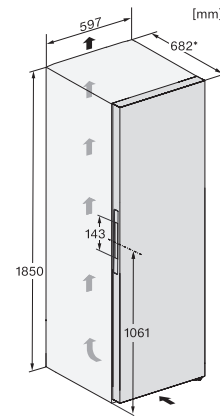

KS 4783 ED

Volne stojaca chladnička

s DailyFresh a extra komfortom pre perfektnú kombináciu Side-by-Side.

K4373ED, KS4383ED, KS4383 C ED, KS4783 bb Blackboard, KS4887DD, installation (footnote*) (installation drawings)

KS4783ED bb, Blackboard, top view (footnote*) (installation drawings)

KS4783ED bb Blackboard, installation sketch (footnote*) (installation drawings)

KS4783ED bb, FNS4782E bb, Blackboard, top view, Side-by-Side (footnote*) (installation drawings)