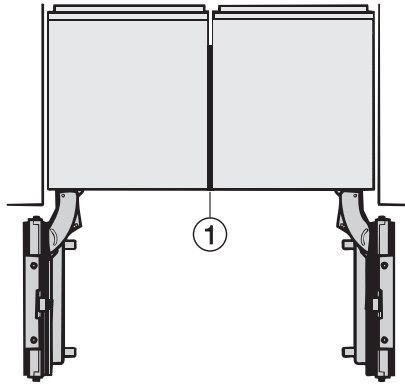

K 2802 Vi
Chladnička MasterCool
pre dizajn a techniku špičkovej triedy vo veľkom formáte.

Opening angle 90°/115°, right side stop, MasterCool (Sketch) *footnote

Side-by-side, MasterCool, without partition wall, with heating mat (Sketch) (with footnote)