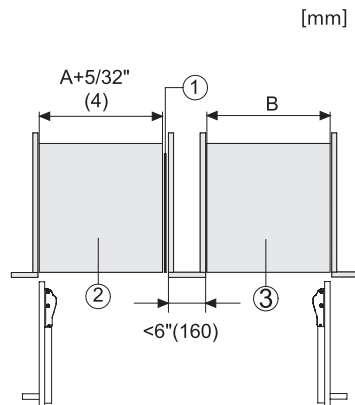

K 2802 Vi
Chladnička MasterCool
pre dizajn a techniku špičkovej triedy vo veľkom formáte.

Opening angle 90°/115°, right side stop, MasterCool (Sketch) *footnote

Side-by-side, MasterCool, without partition wall, with heating mat (Sketch) (with footnote)

K2801Vi, K2811Vi, K2802Vi, K2812Vi, inner space, MasterCool, installation drawings

KFP3005ed/cs, KFP3004ed/cs, Front panel, Front dimensions, MasterCool II, installation drawings

Sideview, MasterCool, Sketch

Example for dimensioning Side-by-side-Combination MasterCool (Sketch) (*footnote) (only for EUROPE)

Side-by-Side, MasterCool, footnote, installation drawings

K2801Vi, K2811Vi, K2801SF, K2811SF, installation, MasterCool, *footnote, installation drawings

Example for dimensioning Side-by-side-Combination MasterCool (Sketch) (*footnote) (only for EUROPE)