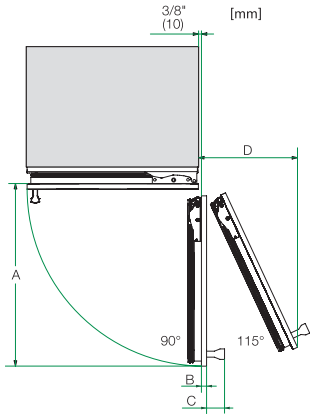

K 2802 Vi
Chladnička MasterCool
pre dizajn a techniku špičkovej triedy vo veľkom formáte.

Opening angle 90°/115°, right side stop, MasterCool (Sketch) *footnote

Side-by-side, MasterCool, without partition wall, with heating mat (Sketch) (with footnote)