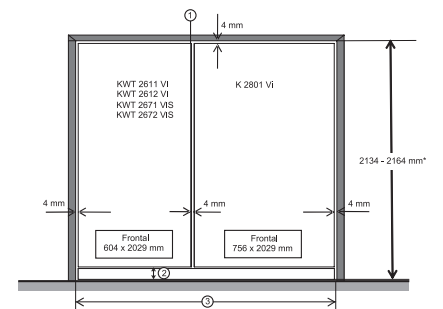

K 2802 Vi
Chladnička MasterCool
pre dizajn a techniku špičkovej triedy vo veľkom formáte.

Opening angle 90°/115°, right side stop, MasterCool (Sketch) *footnote

Side-by-side, MasterCool, without partition wall, with heating mat (Sketch) (with footnote)

K2801Vi, K2811Vi, K2802Vi, K2812Vi, inner space, MasterCool, installation drawings

KFP3005ed/cs, KFP3004ed/cs, Front panel, Front dimensions, MasterCool II, installation drawings

Sideview, MasterCool, Sketch

Example for dimensioning Side-by-side-Combination MasterCool (Sketch) (*footnote) (only for EUROPE)

Side-by-Side, MasterCool, footnote, installation drawings

K2801Vi, K2811Vi, K2801SF, K2811SF, installation, MasterCool, *footnote, installation drawings

Example for dimensioning Side-by-side-Combination MasterCool (Sketch) (*footnote) (only for EUROPE)