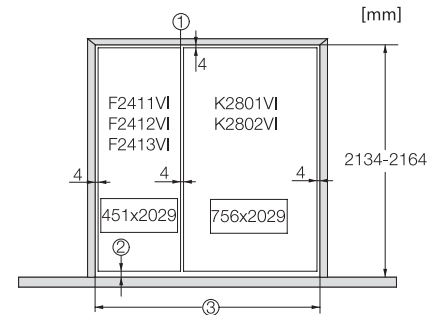

K 2802 Vi
Chladnička MasterCool
pre dizajn a techniku špičkovej triedy vo veľkom formáte.

Opening angle 90°/115°, right side stop, MasterCool (Sketch) *footnote

Side-by-side, MasterCool, without partition wall, with heating mat (Sketch) (with footnote)

K2801Vi, K2811Vi, K2802Vi, K2812Vi, inner space, MasterCool, installation drawings

KFP3005ed/cs, KFP3004ed/cs, Front panel, Front dimensions, MasterCool II, installation drawings

Sideview, MasterCool, Sketch