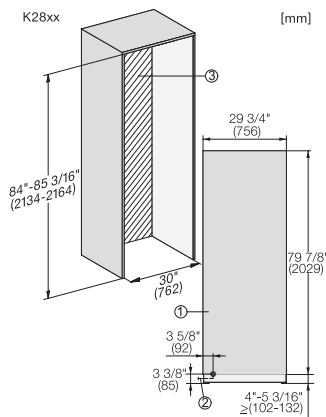

K 2802 Vi
Chladnička MasterCool
pre dizajn a techniku špičkovej triedy vo veľkom formáte.

Opening angle 90°/115°, right side stop, MasterCool (Sketch) *footnote

Side-by-side, MasterCool, without partition wall, with heating mat (Sketch) (with footnote)

K2801Vi, K2811Vi, K2802Vi, K2812Vi, inner space, MasterCool, installation drawings

KFP3005ed/cs, KFP3004ed/cs, Front panel, Front dimensions, MasterCool II, installation drawings

Sideview, MasterCool, Sketch

Example for dimensioning Side-by-side-Combination MasterCool (Sketch) (*footnote) (only for EUROPE)

Side-by-Side, MasterCool, footnote, installation drawings

K2801Vi, K2811Vi, K2801SF, K2811SF, installation, MasterCool, *footnote, installation drawings

Example for dimensioning Side-by-side-Combination MasterCool (Sketch) (*footnote) (only for EUROPE)