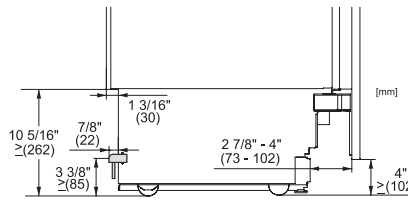

K 2802 Vi
Chladnička MasterCool
pre dizajn a techniku špičkovej triedy vo veľkom formáte.

Opening angle 90°/115°, right side stop, MasterCool (Sketch) *footnote

Side-by-side, MasterCool, without partition wall, with heating mat (Sketch) (with footnote)

K2801Vi, K2811Vi, K2802Vi, K2812Vi, inner space, MasterCool, installation drawings

KFP3005ed/cs, KFP3004ed/cs, Front panel, Front dimensions, MasterCool II, installation drawings

Sideview, MasterCool, Sketch