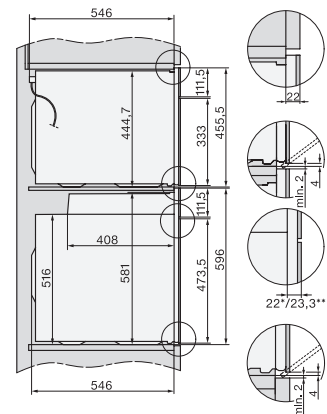

H2760B/BP, H28x0B/BP, H7x6xB/BP/BPX, DGC7351, DGC7151, installation drawings

H226x-1B/BP/E/EP//IP, H2760B/BP, H28x0B/BP, H7x6xB/BP/BPX, installation drawings

H226x-1B/BP/E/EP//IP, H2x6xB/BP, H7x6xB/BP/BPX, installation drawings

H226x-1B/E/I, H2x6xB, H7x6xB, installation drawings

DG2840, DG7x40, DGC7x4x, DG7x6x, DGC7x6x, DGD7635, DGM7x4x, DO7, H28B/BP, H7x4xB/BM/BP, H7x6xB/BP, installation drawing

H226x-1B/BP/E/EP//IP, H2760B/BP, H28x0B/BP, H7x40BM/BMX, H7x6xB/BP/BPX, installation drawings

H2760B/BP, H28x0B/BP, H7x6xB/BP/BPX, installation drawings

H2xxx-1 B/BP/E//IP, H7xxx B/BP/BM/BMX, installation drawings

H 7264 B

Rúra na pečenie

v perfektne kombinovateľnom dizajne s textovým displejom a PerfectClean.