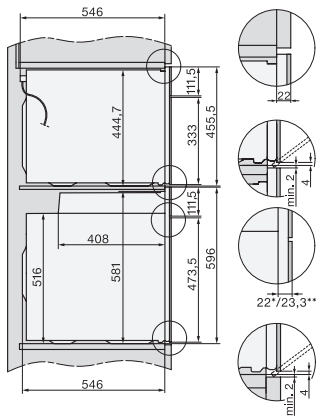

H226x-1B/BP/E/EP/I/IP, H2760B/BP, H28x0B/BP, H7x6xB/BP/BPX, installation drawings

H226x-1B/BP/E/EP/I/IP, H2x6xB/BP, H7x6xB/BP/BPX, installation drawings

H226x-1B/E/I, H2x6xB, H7x6xB, installation drawings

DG2840, DG7x40, DGC7x4x, DG7x6x, DGC7x6x, DGD7635, DGM7x4x, DO7, H28B/BP, H7x4xB/BM/BP, H7x6xB/BP, installation drawing

DG7x40, DGC7x4x, DGC7x6x, DG7635, DGM7x4x, DO7, H2860B/BP, H7240BM, H7x40BM, H7x4xB/BP, H7x6xB/BP, installation drawings

H226x-1B/BP/E/EP/I/IP, H2760B/BP, H28x0B/BP, H7x40BM/BMX, H7x6xB/BP/BPX, installation drawings

H2760B/BP, H28x0B/BP, H7x6xB/BP/BPX, installation drawings

H 7264 B

Rúra na pečenie

v perfektne kombinovateľnom dizajne s textovým displejom a PerfectClean.

H2xxx-1 B/BP/E/I/IP, H7xxx B/BP/BM/BMX, installation drawings

H2xxx-1 B/BP/E/I/IP, H7xxx B/BP/BM/BMX, installation drawings