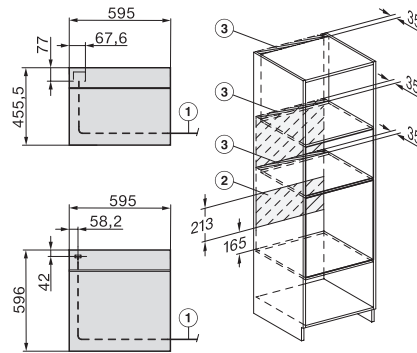

DG2840, DG7x40, DGC7x4x, DG7x6x, DGC7x6x, DGD7635, DGM7x4x, DO7, H28B/BP, H7x4xB/BM/BP, H7x6xB/BP, installation drawing

DG7x40, DGC7x4x, DGC7x6x, DG7635, DGM7x4x, DO7, H2860B/BP, H7240BM, H7x40BM, H7x4xB/BP, H7x6xB/BP, installation drawings

H226x-1B/BP/E/EP/I/IP, H2760B/BP, H28x0B/BP, H7x40BM/BMX, H7x6xB/BP/BPX, installation drawings

H2760B/BP, H28x0B/BP, H7x6xB/BP/BPX, installation drawings

H 7264 B

Rúra na pečenie

v perfektne kombinovateľnom dizajne s textovým displejom a PerfectClean.

H2xxx-1 B/BP/E/I/IP, H7xxx B/BP/BM/BMX, installation drawings

H2xxx-1 B/BP/E/I/IP, H7xxx B/BP/BM/BMX, installation drawings