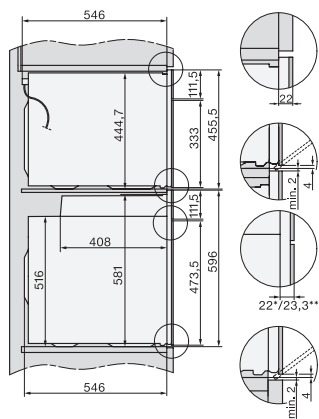

H226x-1B/BP/E/EP/I/IP, H2760B/BP, H28x0B/BP, H7x6xB/BP/BPX, installation drawings

H226x-1B/BP/E/EP/I/IP, H2x6xB/BP, H7x6xB/BP/BPX, installation drawings

DG2840, DG7x40, DGC7x4x, DG7x6x, DGC7x6x, DGD7635, DGM7x4x, DO7, H28B/BP, H7x4xB/BM/BP, H7x6xB/BP, installation drawing

DG7x40, DGC7x4x, DGC7x6x, DG7635, DGM7x4x, DO7, H2860B/BP, H7240BM, H7x40BM, H7x4xB/BP, H7x6xB/BP, installation drawings

H226x-1B/BP/E/EP/I/IP, H2760B/BP, H28x0B/BP, H7x40BM/BMX, H7x6xB/BP/BPX, installation drawings

H2760B/BP, H28x0B/BP, H7x6xB/BP/BPX, installation drawings

H 7264 B

Rúra na pečenie

v perfektne kombinovateľnom dizajne s textovým displejom a PerfectClean.

H2xxx-1 B/BP/E/I/IP, H7xxx B/BP/BM/BMX, installation drawings

H2xxx-1 B/BP/E/I/IP, H7xxx B/BP/BM/BMX, installation drawings