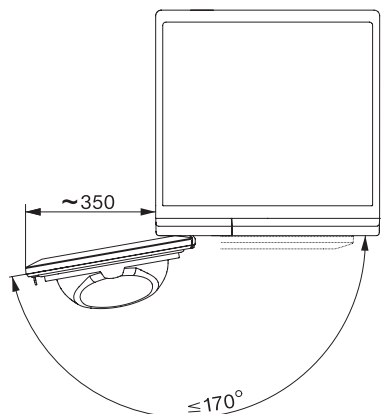

TCA230WP Active

Sušička s tepelným čerpadlom T1:

S A++ a vynikajúcou kvalitou Miele za atraktívnu cenu.

T1 installation drawing, slanted facia, straight facia, measures in mm

T1 drawing, slanted facia, straight facia, measures in mm

T1 drawing, slanted facia, straight facia, without porthole, measures in mm

T1 drawing, slanted facia, straight facia, measures in mm