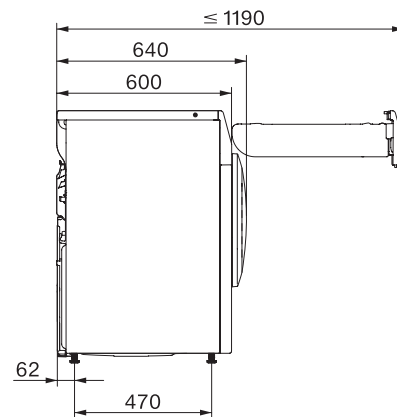

TCA230WP Active

Sušička s tepelným čerpadlom T1:

S A++ a vynikajúcou kvalitou Miele za atraktívnu cenu.

T1 installation drawing, slanted facia, straight facia, measures in mm

T1 drawing, slanted facia, straight facia, measures in mm

T1 drawing, slanted facia, straight facia, without porthole, measures in mm

T1 drawing, slanted facia, straight facia, measures in mm