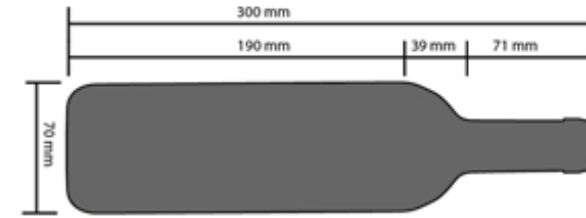

# Bottle loading plan

**DUNAVOX SOUL-42**  
DAB-42.117DB, DSS

Standard 750mL Bordeaux bottle