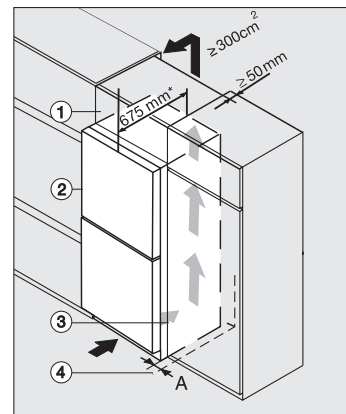

Integrating freestanding refrigeration appliance in a run of kitchen units, edt/cs, ws, bst, el (*footnote)