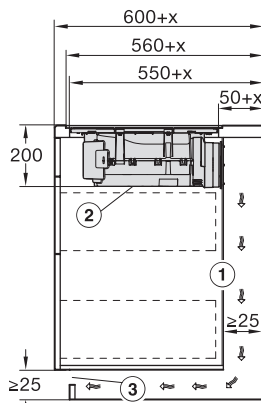

KMDA7272FL, KMDA7473FL – flush – Installation drawing

KMDA7272FL, KMDA7473FL – Installation drawing

KMDA7272FL/FR – Operating options

KMDA7272FL/FR, KMDA7473FL/FR, Exhaust air (Installation drawing)

KMDA7272FL, KMDA7473FL – Side view flush, Plug&Play – Installation drawing

KMDA7272FL, KMDA7473FL – Side view lying on top, Plug&Play – Installation drawing

KMDA7272FL, KMDA7473FL – Side view flush+X, Plug&Play – Installation drawing

KMDA7272FL, KMDA7473FL – Side view lying on top+X, Plug&Play – Installation drawing