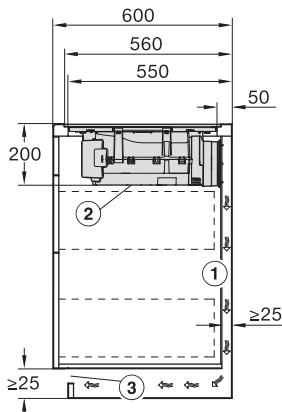

KMDA7272FL, KMDA7473FL – flush – Installation drawing

KMDA7272FL, KMDA7473FL – Installation drawing

KMDA7272FL/FR – Operating options

KMDA7272FL/FR, KMDA7473FL/FR, Exhaust air (Installation drawing)

KMDA7272FL, KMDA7473FL – Side view flush, Plug&Play – Installation drawing

KMDA7272FL, KMDA7473FL – Side view lying on top, Plug&Play – Installation drawing

KMDA7272FL, KMDA7473FL – Side view flush+X, Plug&Play – Installation drawing

KMDA7272FL, KMDA7473FL – Side view lying on top+X, Plug&Play – Installation drawing