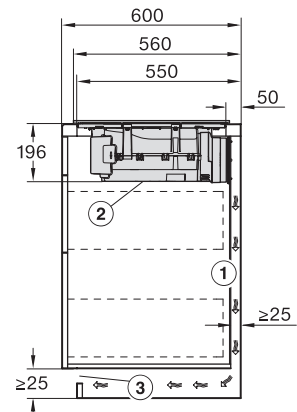

KMDA7272FL, KMDA7473FL – flush – Installation drawing

KMDA7272FL, KMDA7473FL – Installation drawing

KMDA7272FL/FR – Operating options

KMDA7272FL/FR, KMDA7473FL/FR, Exhaust air (Installation drawing)

KMDA7272FL, KMDA7473FL – Side view flush, Plug&Play – Installation drawing

KMDA7272FL, KMDA7473FL – Side view lying on top, Plug&Play – Installation drawing

KMDA7272FL, KMDA7473FL – Side view flush+X, Plug&Play – Installation drawing

KMDA7272FL, KMDA7473FL – Side view lying on top+X, Plug&Play – Installation drawing