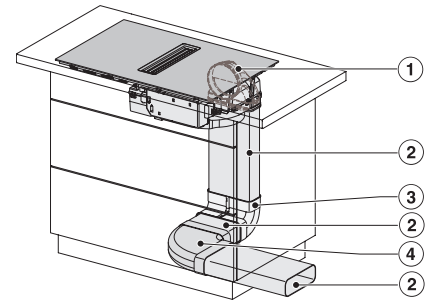

KMDA 7473 FL-U Silence

Indukčná varná doska s integrovaným odsávačom pár s motorom Silence a 2 oblasťami FLEX pre cirkuláciu