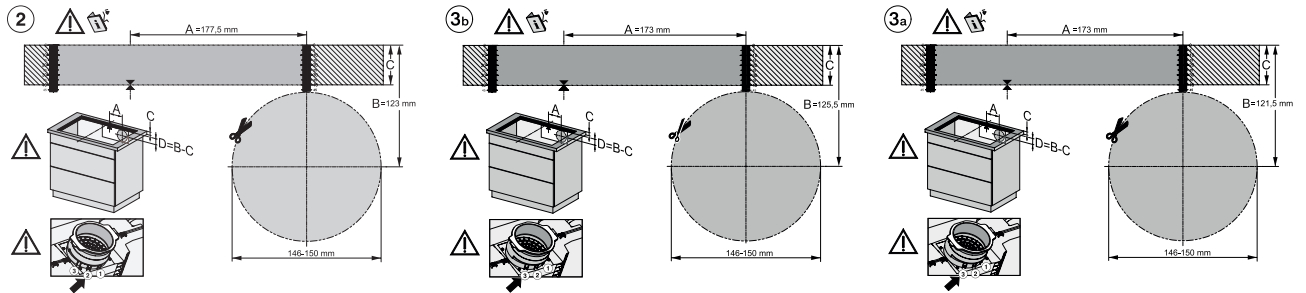

KMDA 7473 FL-U Silence
Indukčná varná doska s integrovaným odsávačom pár
s motorom Silence a 2 oblasťami FLEX pre cirkuláciu

KMDA7272FL/FR, KMDA7473FL/FR – surface installation, drilling template, Installation drawing

KMDA7272FL, KMDA7473FL – flush installation, drilling template, Installation depth 21 cm, Installation drawing

KMDA7272FL/FR, KMDA7473FL/FR – surface installation, 21 cm, drilling template, Installation drawing