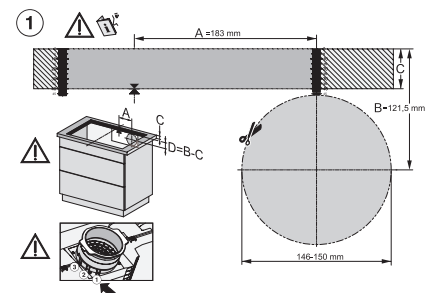

KMDA7272FL/FR, KMDA7473FL/FR – Installation variant 13 Circulating air – drawing

KMDA7272FL/FR, KMDA7473FL/FR – Installation variant 14 Circulating air – drawing

KMDA7272FL, KMDA7473FL – flush installation, drilling template, Installation depth 20 cm, Installation drawing