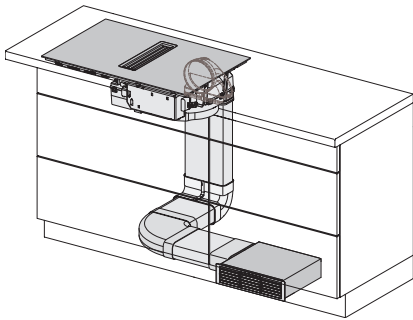

KMDA 7473 FL-U Silence

Indukčná varná doska s integrovaným odsávačom pár s motorom Silence a 2 oblasťami FLEX pre cirkuláciu

	Abluftbetrieb	Geführter Umluftbetrieb	Plug&Play-Betrieb
KMDA 7473 FR-A	✓	–	–
KMDA 7473 FR-U	–	✓	✓/✓
KMDA 7473 FL-A	✓	–	–
KMDA 7473 FL-U	–	✓	✓/✓

KMDA7272FL, KMDA7473FL – flush – Installation drawing

KMDA7272FL, KMDA7473FL – Installation drawing

KMDA7473FL/FR – Operating options

KMDA7272FL/FR, KMDA7473FL/FR, Air circulation (Installation drawing)

KMDA7272FL/FR, KMDA7473FL/FR, Plug&Play (Installation drawing)

KMDA7272FL, KMDA7473FL – Side view flush, Plug&Play – Installation drawing

KMDA7272FL, KMDA7473FL – Side view lying on top, Plug&Play – Installation drawing

KMDA7272FL, KMDA7473FL – Side view flush+X, Plug&Play – Installation drawing