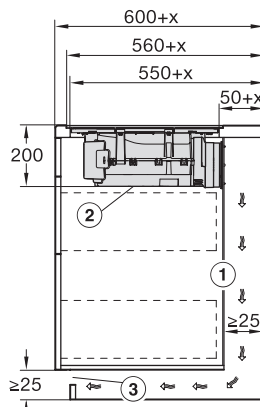

KMDA7272FL, KMDA7473FL – flush – Installation drawing

KMDA7272FL, KMDA7473FL – Installation drawing

KMDA7272FL/FR – Operating options

KMDA7272FL/FR, KMDA7473FL/FR, Air circulation (Installation drawing)

KMDA7272FL/FR, KMDA7473FL/FR, Plug&Play (Installation drawing)

KMDA7272FL, KMDA7473FL – Side view flush, Plug&Play – Installation drawing

KMDA7272FL, KMDA7473FL – Side view lying on top, Plug&Play – Installation drawing

KMDA7272FL, KMDA7473FL – Side view flush+X, Plug&Play – Installation drawing