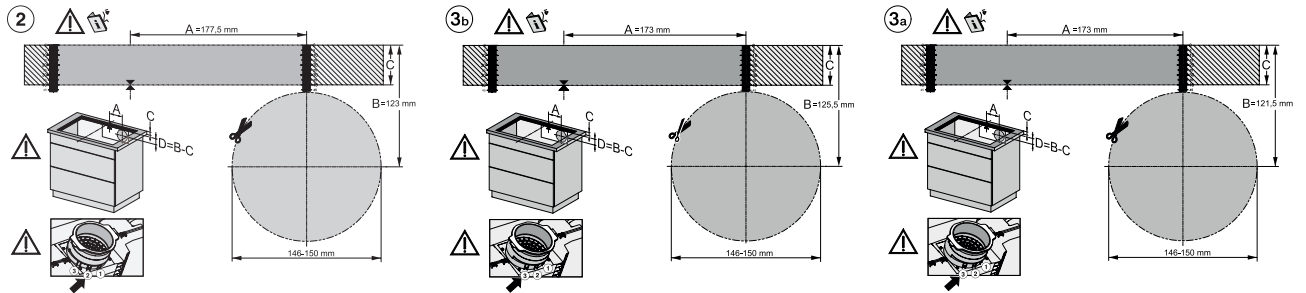

KMDA7272FL/FR, KMDA7473FL/FR – Installation variant 13 Circulating air – drawing

KMDA7272FL/FR, KMDA7473FL/FR – Installation variant 14 Circulating air – drawing

KMDA 7272 FL-U Silence

Indukčná varná doska s integrovaným odsávačom pár s motorom Silence a 4 samostatnými varnými zónami pre cirkulačnú prevádzku

KMDA7272FL/FR, KMDA7473FL/FR – surface installation, drilling template, Installation drawing

KMDA7272FL, KMDA7473FL – flush installation, drilling template, Installation depth 21 cm, Installation drawing

KMDA7272FL/FR, KMDA7473FL/FR – surface installation, 21 cm, drilling template, Installation drawing