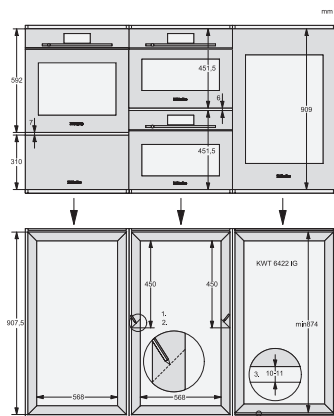

KWT6422iG, KWT6422iG-1, Installation draw, side view

ENB1060, combination 2x45er + KWT6422iG, Installation draw

KWT6422iG, KWT6422iG-1, Interior dimensions (Installation drawings)

ENB1060, combination 60er & 32er ESW + 2x45er + KWT6422iG, Installation draw