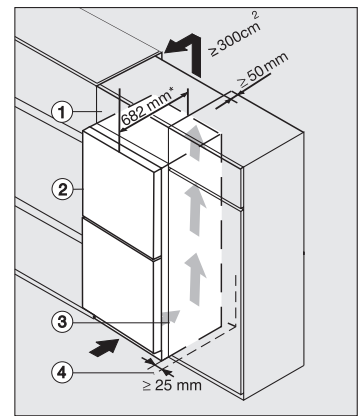

Integrating freestanding refrigeration appliance in a run of kitchen units, bb, brws, bs, grgr (*Fußnote)