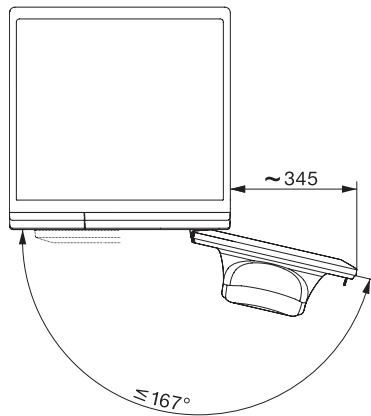

WCA030 WCS Active

Práčka s predným plnením W1:

Pre 1–7 kg bielizne s osvedčenou kvalitou Miele za atraktívnu cenu.

W1 installation drawing, slanted facia, straight facia, measures in mm

W1 drawing, slanted facia, straight facia, measures in mm

W1 drawing, slanted facia, straight facia, measures in mm

W1 drawing, slanted facia, straight facia, measures in mm