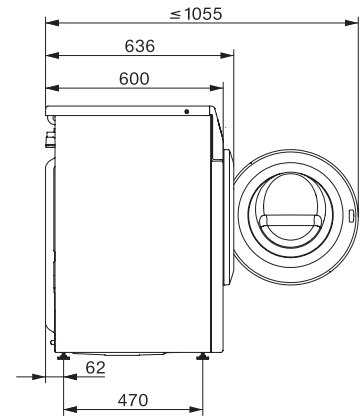

WCA030 WCS Active

Práčka s predným plnením W1:

Pre 1–7 kg bielizne s osvedčenou kvalitou Miele za atraktívnu cenu.

W1 installation drawing, slanted facia, straight facia, measures in mm

W1 drawing, slanted facia, straight facia, measures in mm

W1 drawing, slanted facia, straight facia, measures in mm

W1 drawing, slanted facia, straight facia, measures in mm