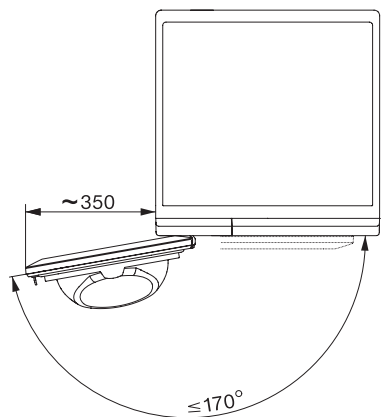

TCA230WP Active

Sušička s tepelným čerpadlom T1:

S A++ a vynikajúcou kvalitou Miele za atraktívnu cenu.

T1 installation drawing, slanted facia, straight facia, measures in mm

T1 drawing, slanted facia, straight facia, measures in mm

T1 drawing, slanted facia, straight facia, without porthole, measures in mm

T1 drawing, slanted facia, straight facia, measures in mm