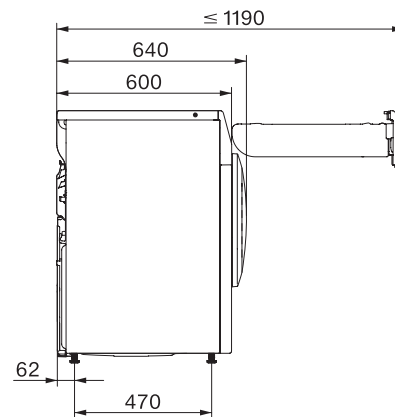

TCA230WP Active

Sušička s tepelným čerpadlom T1:

S A++ a vynikajúcou kvalitou Miele za atraktívnu cenu.

T1 installation drawing, slanted facia, straight facia, measures in mm

T1 drawing, slanted facia, straight facia, measures in mm

T1 drawing, slanted facia, straight facia, without porthole, measures in mm

T1 drawing, slanted facia, straight facia, measures in mm