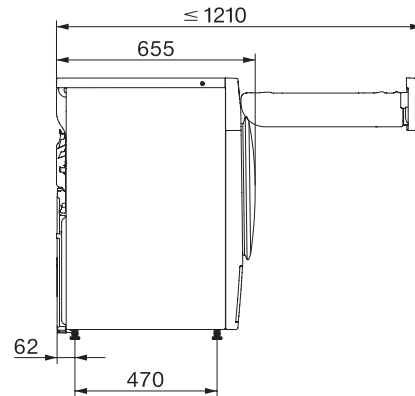

TWC220WP 8kg

Sušička s tepelným čerpadlom T1:

S A++ a vynikajúcou kvalitou Miele za atraktívnu cenu.

T1 installation drawing, facia 5 degree, measures in mm

T1 drawing, facia 5 degree, measures in mm

T1 drawing, facia 5 degree, without porthole, measures in mm

T1 drawing, facia 5 degree, measures in mm