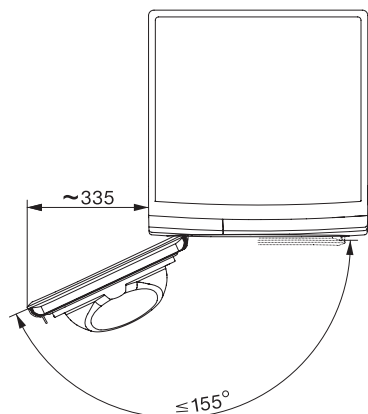

TWC220WP 8kg

Sušička s tepelným čerpadlom T1:

S A++ a vynikajúcou kvalitou Miele za atraktívnu cenu.

T1 installation drawing, facia 5 degree, measures in mm

T1 drawing, facia 5 degree, measures in mm

T1 drawing, facia 5 degree, without porthole, measures in mm

T1 drawing, facia 5 degree, measures in mm