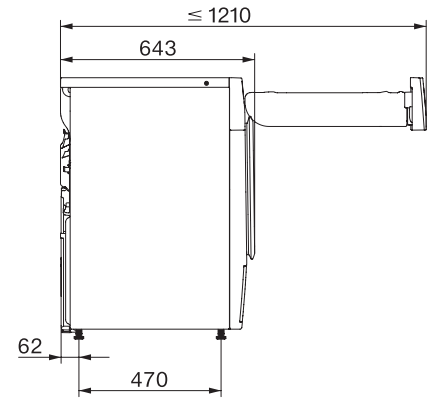

TWD260WP 8kg

Sušička s tepelným čerpadlom T1:

S A++ a Miele@home pre inteligentnú starostlivosť o bielizeň.

T1 installation drawing, fascia 5 degree, measures in mm

T1 drawing, fascia 5 degree, measures in mm

T1 drawing, fascia 5 degree, with porthole, measures in mm

T1 drawing, fascia 5 degree, measures in mm