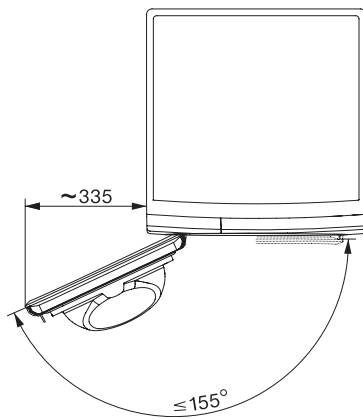

TWD260WP 8kg

Sušička s tepelným čerpadlom T1:

S A++ a Miele@home pre inteligentnú starostlivosť o bielizeň.

T1 installation drawing, fascia 5 degree, measures in mm

T1 drawing, fascia 5 degree, measures in mm

T1 drawing, fascia 5 degree, with porthole, measures in mm

T1 drawing, fascia 5 degree, measures in mm