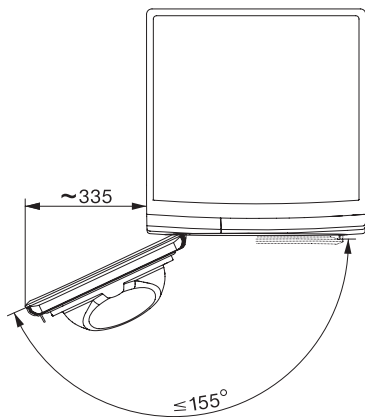

TWF760WP EcoSpeed&8kg
Sušička s tepelným čerpadlom T1:
S A+++ a DryCare 40 pre efektívne a šetrné sušenie.

T1 installation drawing, facia 5 degree, measures in mm

T1 drawing, facia 5 degree, measures in mm

T1 drawing, facia 5 degree, with porthole, measures in mm

T1 drawing, facia 5 degree, measures in mm