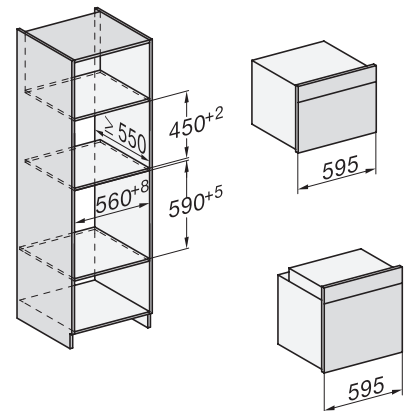

H226x-1B/BP/E/EP/1/IP, H2760B/BP, H28x0B/BP, H7x40BM/BMX, H7x6xB/BP/BPX, installation drawings