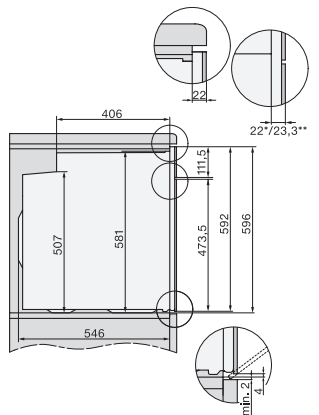

H 7260 BP

Rúra na pečenie

v perfektne kombinovateľnom dizajne s textovým displejom a pyrolýzou.

H226x-1B/BP/E/EP/1/IP, H2760B/BP, H28x0B/BP, H7x6xB/BP/BPX installation drawings

H2760B/BP, H28x0B/BP, H7x6xB/BP/BPX, DGC7351, DGC7151, installation drawings

H226x-1B/BP/E/EP/1/IP, H2760B/BP, H28x0B/BP, H7x6xB/BP/BPX, installation drawings

H226x-1B/BP/E/EP/1/IP, H2x6xB/BP, H7x6xB/BP/BPX, installation drawings

H226x-1B/BP/E/EP/1/IP, H2760B/BP, H28x0B/BP, H7x40BM/BMX, H7x6xB/BP/BPX, installation drawings