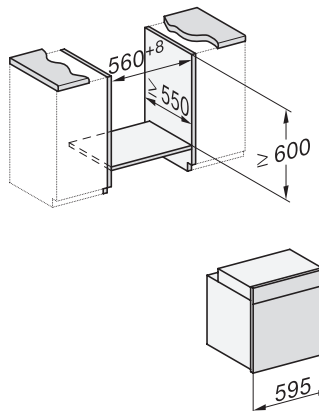

H 7260 BP

Rúra na pečenie

v perfektne kombinovateľnom dizajne s textovým displejom a pyrolýzou.

H226x-1B/BP/E/EP/1/IP, H2760B/BP, H28x0B/BP, H7x6xB/BP/BPX installation drawings

H2760B/BP, H28x0B/BP, H7x6xB/BP/BPX, DGC7351, DGC7151, installation drawings

H226x-1B/BP/E/EP/1/IP, H2760B/BP, H28x0B/BP, H7x6xB/BP/BPX, installation drawings

H226x-1B/BP/E/EP/1/IP, H2x6xB/BP, H7x6xB/BP/BPX, installation drawings

H226x-1B/BP/E/EP/1/IP, H2760B/BP, H28x0B/BP, H7x40BM/BMX, H7x6xB/BP/BPX, installation drawings