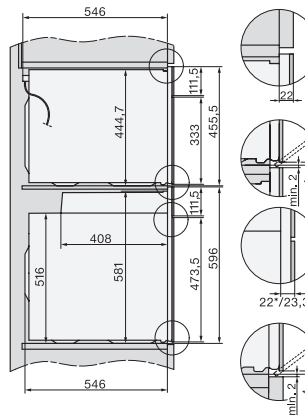

H 7260 BP

Rúra na pečenie

v perfektne kombinovateľnom dizajne s textovým displejom a pyrolýzou.

H226x-1B/BP/E/EP/1/IP, H2760B/BP, H28x0B/BP, H7x6xB/BP/BPX installation drawings

H2760B/BP, H28x0B/BP, H7x6xB/BP/BPX, DGC7351, DGC7151, installation drawings

H226x-1B/BP/E/EP/1/IP, H2760B/BP, H28x0B/BP, H7x6xB/BP/BPX, installation drawings

H226x-1B/BP/E/EP/1/IP, H2x6xB/BP, H7x6xB/BP/BPX, installation drawings

H226x-1B/BP/E/EP/1/IP, H2760B/BP, H28x0B/BP, H7x40BM/BMX, H7x6xB/BP/BPX, installation drawings

H2760B/BP, H28x0B/BP, H7x6xB/BP/BPX, installation drawings

H2xxx-1 B/BP/E/1/IP, H7xxx B/BP/BM/BMX, installation drawings

H2xxx-1 B/BP/E/1/IP, H7xxx B/BP/BM/BMX, installation drawings