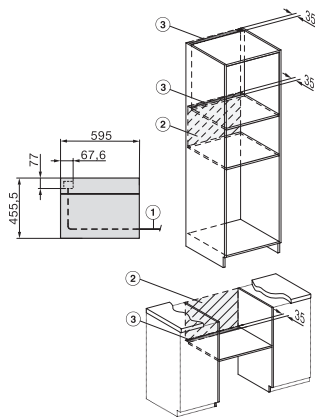

H 7840 BMX

Rúra na pečenie s mikrovlnkou, bez rukoväti

v perfektne kombinovateľnom dizajne s autom. programami a pokrmovým teplomerom.

H7x40BM/BMX, installation drawings

built-in H7000 BM, installation drawing

built-in H7000 BM build-under, installation drawings

installation H7000 BM, installation drawing

H226x-1 B/BP/E/EP/I/IP, H2760B/BP, H28x0B/BP, H7x40BM/BMX, H7x6x6/BP/BPX, installation drawings

side view H7000 BM build-under, installation drawings