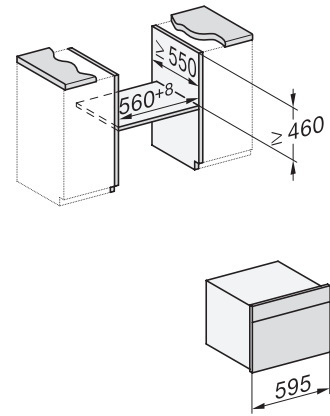

H 7840 BMX

Rúra na pečenie s mikrovlnkou, bez rukoväti

v perfektne kombinovateľnom dizajne s autom. programami a pokrmovým teplomerom.

H7x40BM/BMX, installation drawings

built-in H7000 BM, installation drawing

built-in H7000 BM build-under, installation drawings

installation H7000 BM, installation drawing

H226x-1 B/BP/E/EP/I/IP, H2760B/BP, H28x0B/BP, H7x40BM/BMX, H7x6x6/BP/BPX, installation drawings

side view H7000 BM build-under, installation drawings