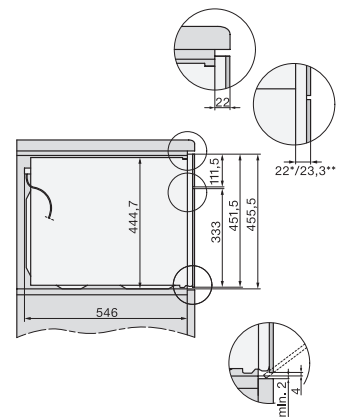

H 7840 BMX

Rúra na pečenie s mikrovlnkou, bez rukoväti

v perfektne kombinovateľnom dizajne s autom. programami a pokrmovým teplomerom.

H7x40BM/BMX, installation drawings

built-in H7000 BM, installation drawing

built-in H7000 BM build-under, installation drawings

installation H7000 BM, installation drawing

H226x-1 B/BP/E/EP/I/IP, H2760B/BP, H28x0B/BP, H7x40BM/BMX, H7x6x6/BP/BPX, installation drawings

side view H7000 BM build-under, installation drawings