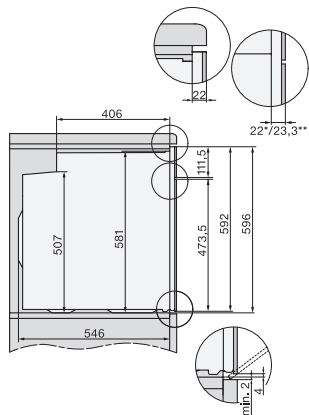

H 7260 BP

Rúra na pečenie

v perfektne kombinovateľnom dizajne s textovým displejom a pyrolýzou.

H226x-1B/BP/E/EP//IP, H2760B/BP, H28x0B/BP, H7x6xB/BP/BPX installation drawings

H2760B/BP, H28x0B/BP, H7x6xB/BP/BPX, DGC7351, DGC7151, installation drawings

H226x-1B/BP/E/EP//IP, H2760B/BP, H28x0B/BP, H7x6xB/BP/BPX, installation drawings

H226x-1B/BP/E/EP//IP, H2x6xB/BP, H7x6xB/BP/BPX, installation drawings

H226x-1B/BP/E/EP//IP, H2760B/BP, H28x0B/BP, H7x40BM/BMX, H7x6xB/BP/BPX, installation drawings

H2760B/BP, H28x0B/BP, H7x6xB/BP/BPX, installation drawings

H2xxx-1 B/BP/E//IP, H7xxx B/BP/BM/BMX, installation drawings

H2xxx-1 B/BP/E//IP, H7xxx B/BP/BM/BMX, installation drawings