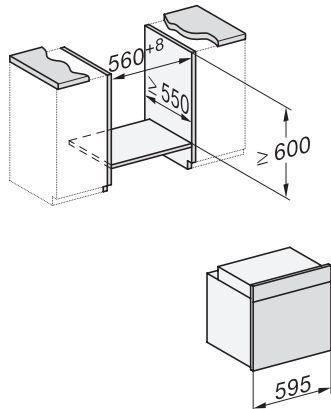

H 7260 BP

Rúra na pečenie

v perfektne kombinovateľnom dizajne s textovým displejom a pyrolýzou.

H226x-1B/BP/E/EP//IP, H2760B/BP, H28x0B/BP, H7x6xB/BP/BPX installation drawings

H2760B/BP, H28x0B/BP, H7x6xB/BP/BPX, DGC7351, DGC7151, installation drawings

H226x-1B/BP/E/EP//IP, H2760B/BP, H28x0B/BP, H7x6xB/BP/BPX, installation drawings

H226x-1B/BP/E/EP//IP, H2x6xB/BP, H7x6xB/BP/BPX, installation drawings

H226x-1B/BP/E/EP//IP, H2760B/BP, H28x0B/BP, H7x40BM/BMX, H7x6xB/BP/BPX, installation drawings