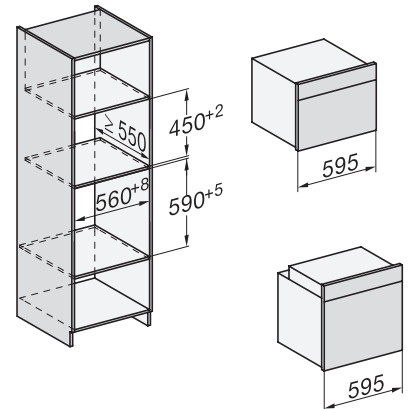

H226x-1B/BP/E/EP//IP, H2760B/BP, H28x0B/BP, H7x40BM/BMX, H7x6xB/BP/BPX, installation drawings