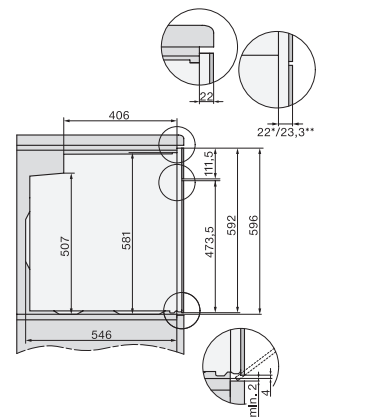

H 2861-1 BP 125 Edition

Rúra na pečenie

v kombinovateľnom dizajne s funkciou AirFry, sieťovým pripojením a pyrolýzou.

installation H7000 XL, installation drawing

side view H7000 XL, installation drawings

built-in H7000 XL, installation drawing

H226x-1B/BP/E/EP/I/IP, H2x6xB/BP, H7x6xB/BP/BPX, installation drawings

DG7x40, DGC7x4x, DGC7x6x, DG7635, DGM7x4x, DO7, H2860B/BP, H7240BM, H7x40BM, H7x4xB/BP, H7x6xB/BP, installation drawings

side view H7000 XL build-under, installation drawing